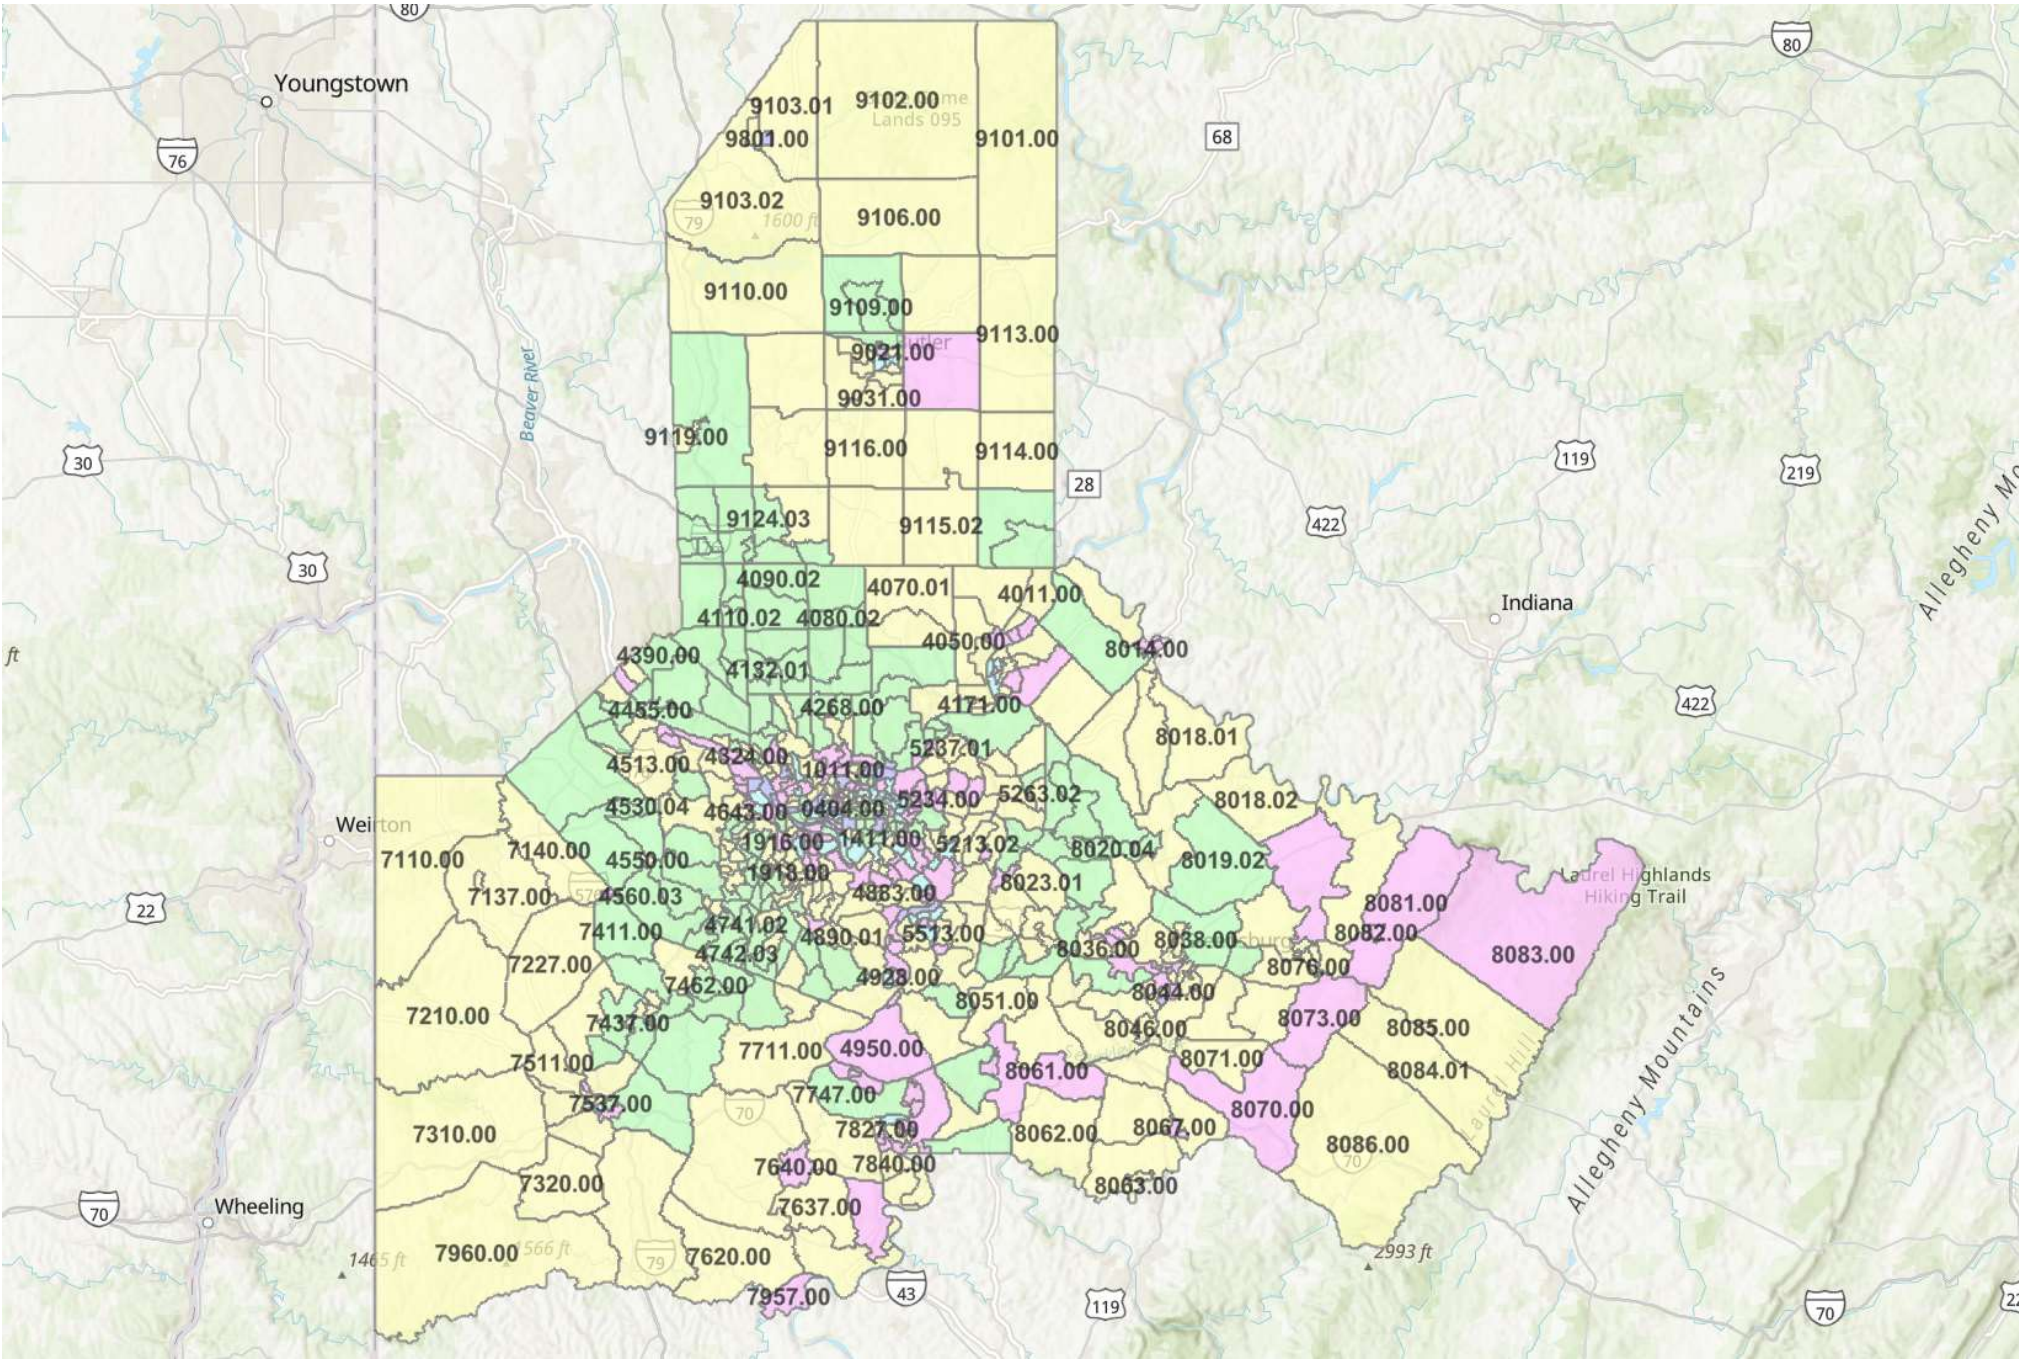

Pittsburgh MSA 38300

Tract Income Level

	Inside - Low
	Inside - Moderate
	Inside - Middle
	Inside - Upper
	Inside - Unclassified
	Outside - Low
	Outside - Moderate
	Outside - Middle
	Outside - Upper
	Outside - Unclassified