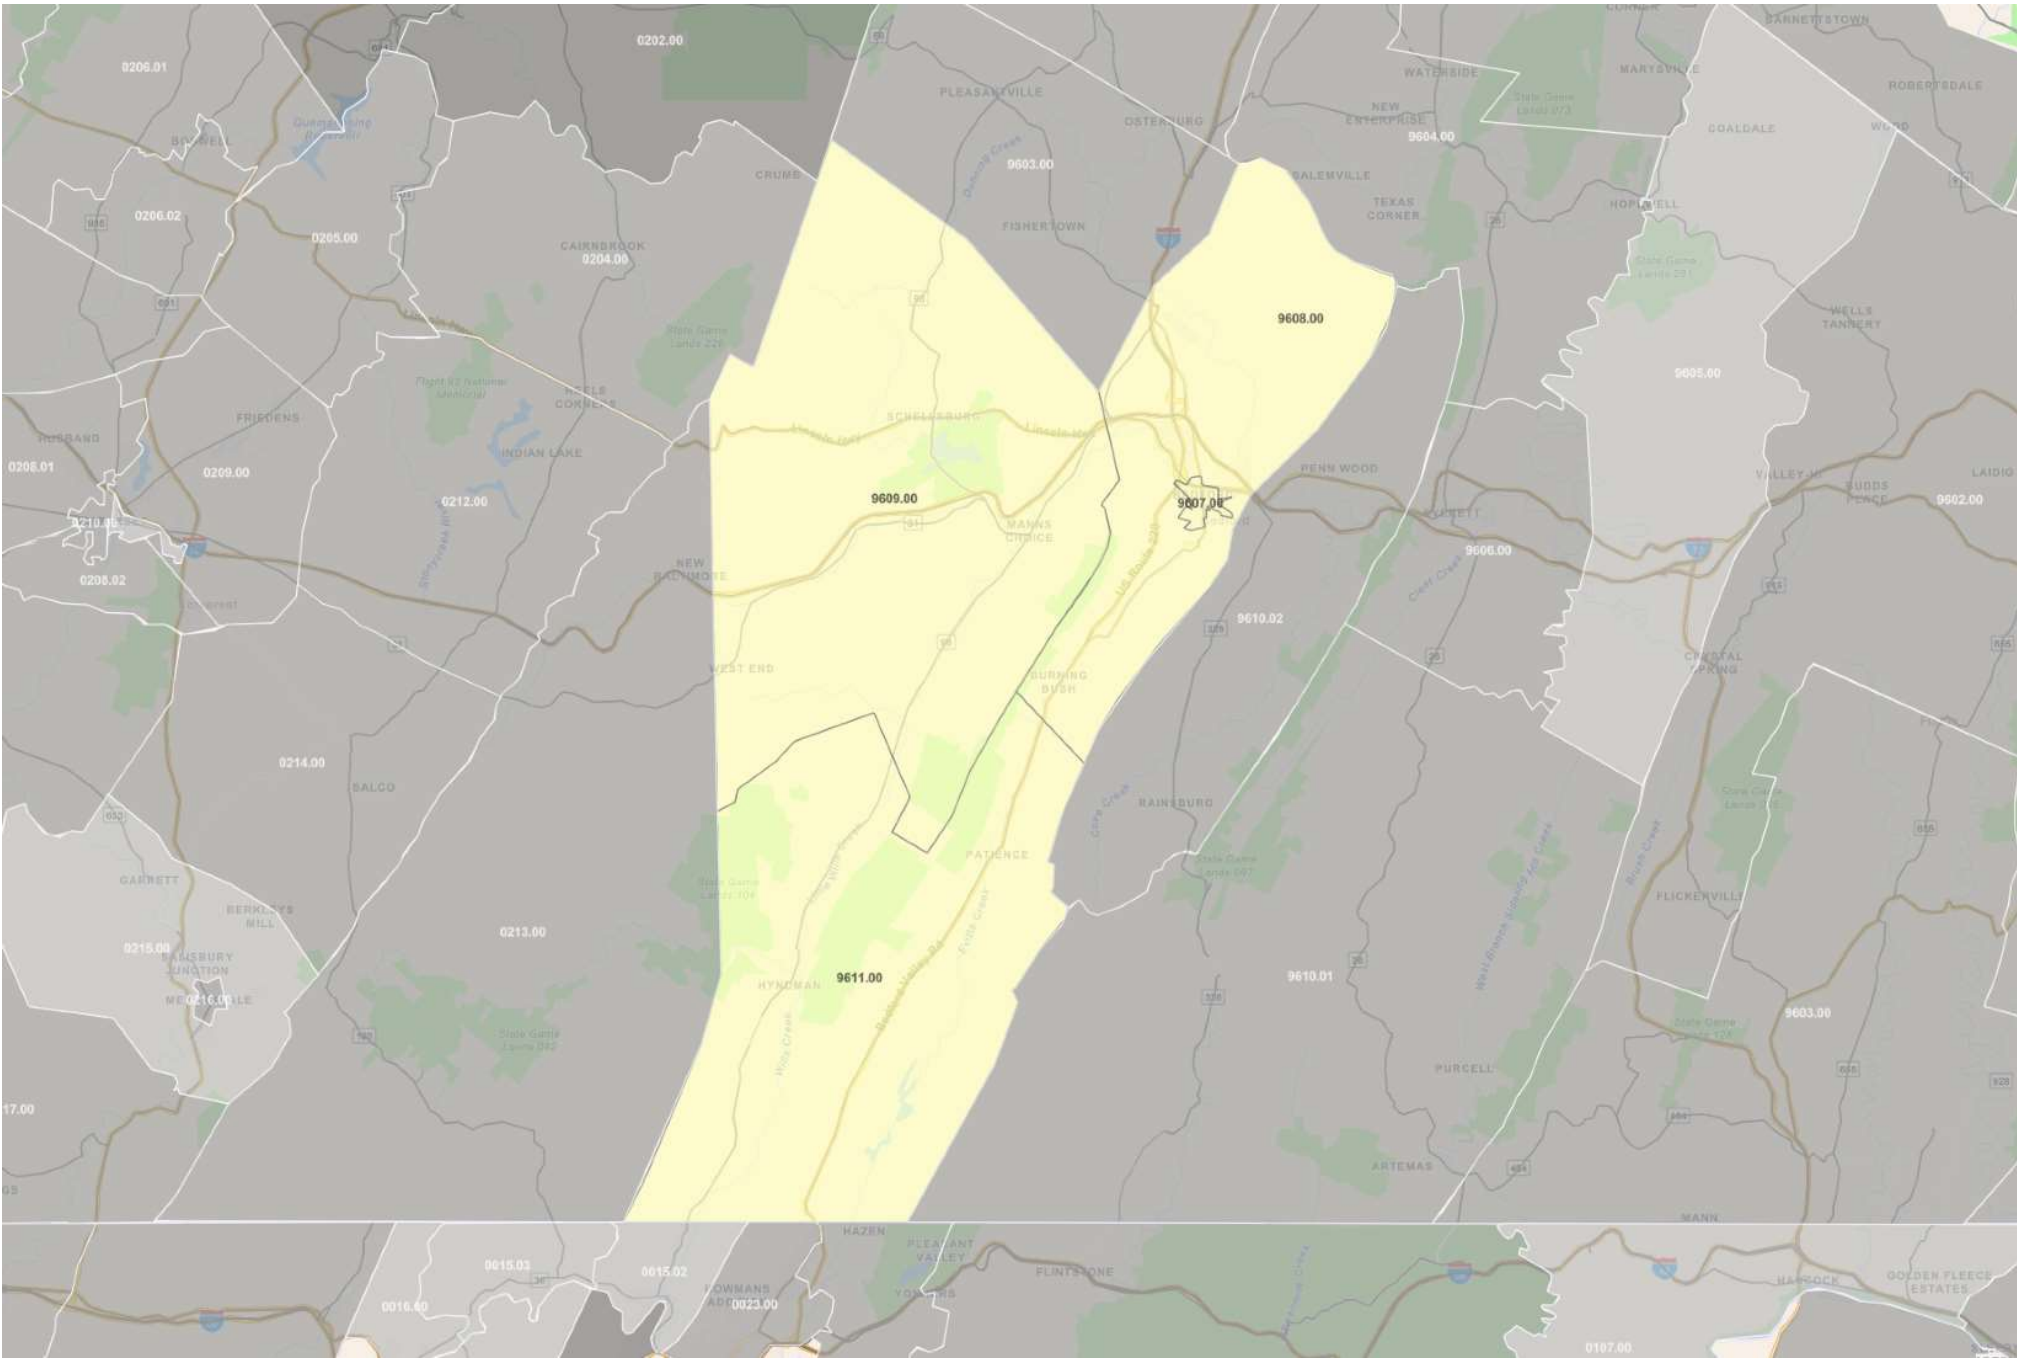

BEDFORD COUNTY

Tract Income Level

	Inside - Low
	Inside - Moderate
	Inside - Middle
	Inside - Upper
	Inside - Unclassified
	Outside - Low
	Outside - Moderate
	Outside - Middle
	Outside - Upper
	Outside - Unclassified