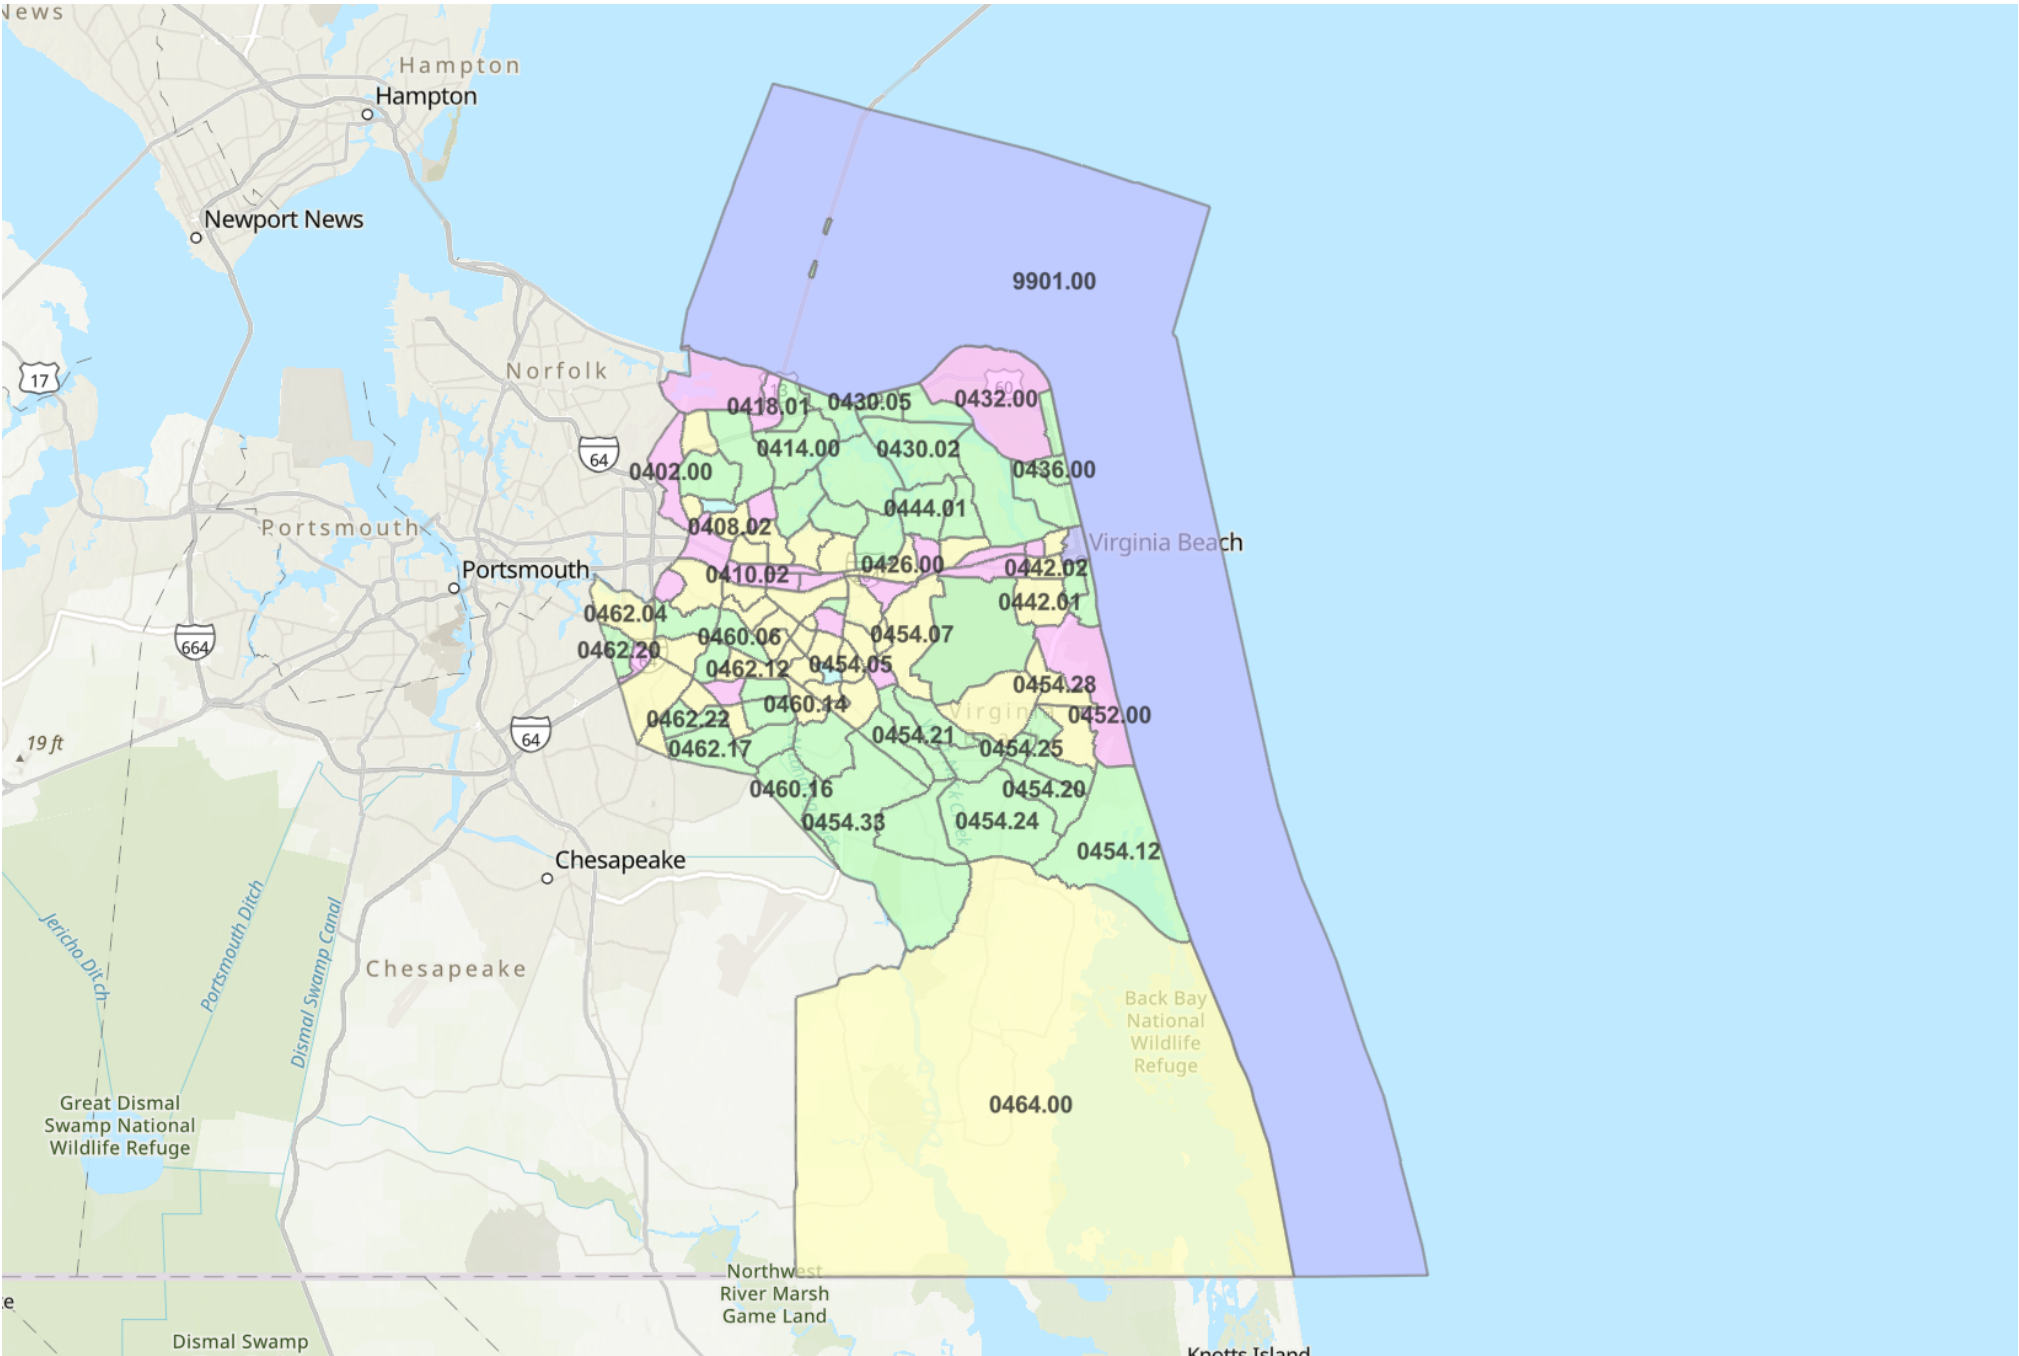

VIRGINIA BEACH CITY COUNTY

Tract Income Level

| | |
|--|------------------------|
|  | Inside - Low |
|  | Inside - Moderate |
|  | Inside - Middle |
|  | Inside - Upper |
|  | Inside - Unclassified |
|  | Outside - Low |
|  | Outside - Moderate |
|  | Outside - Middle |
|  | Outside - Upper |
|  | Outside - Unclassified |