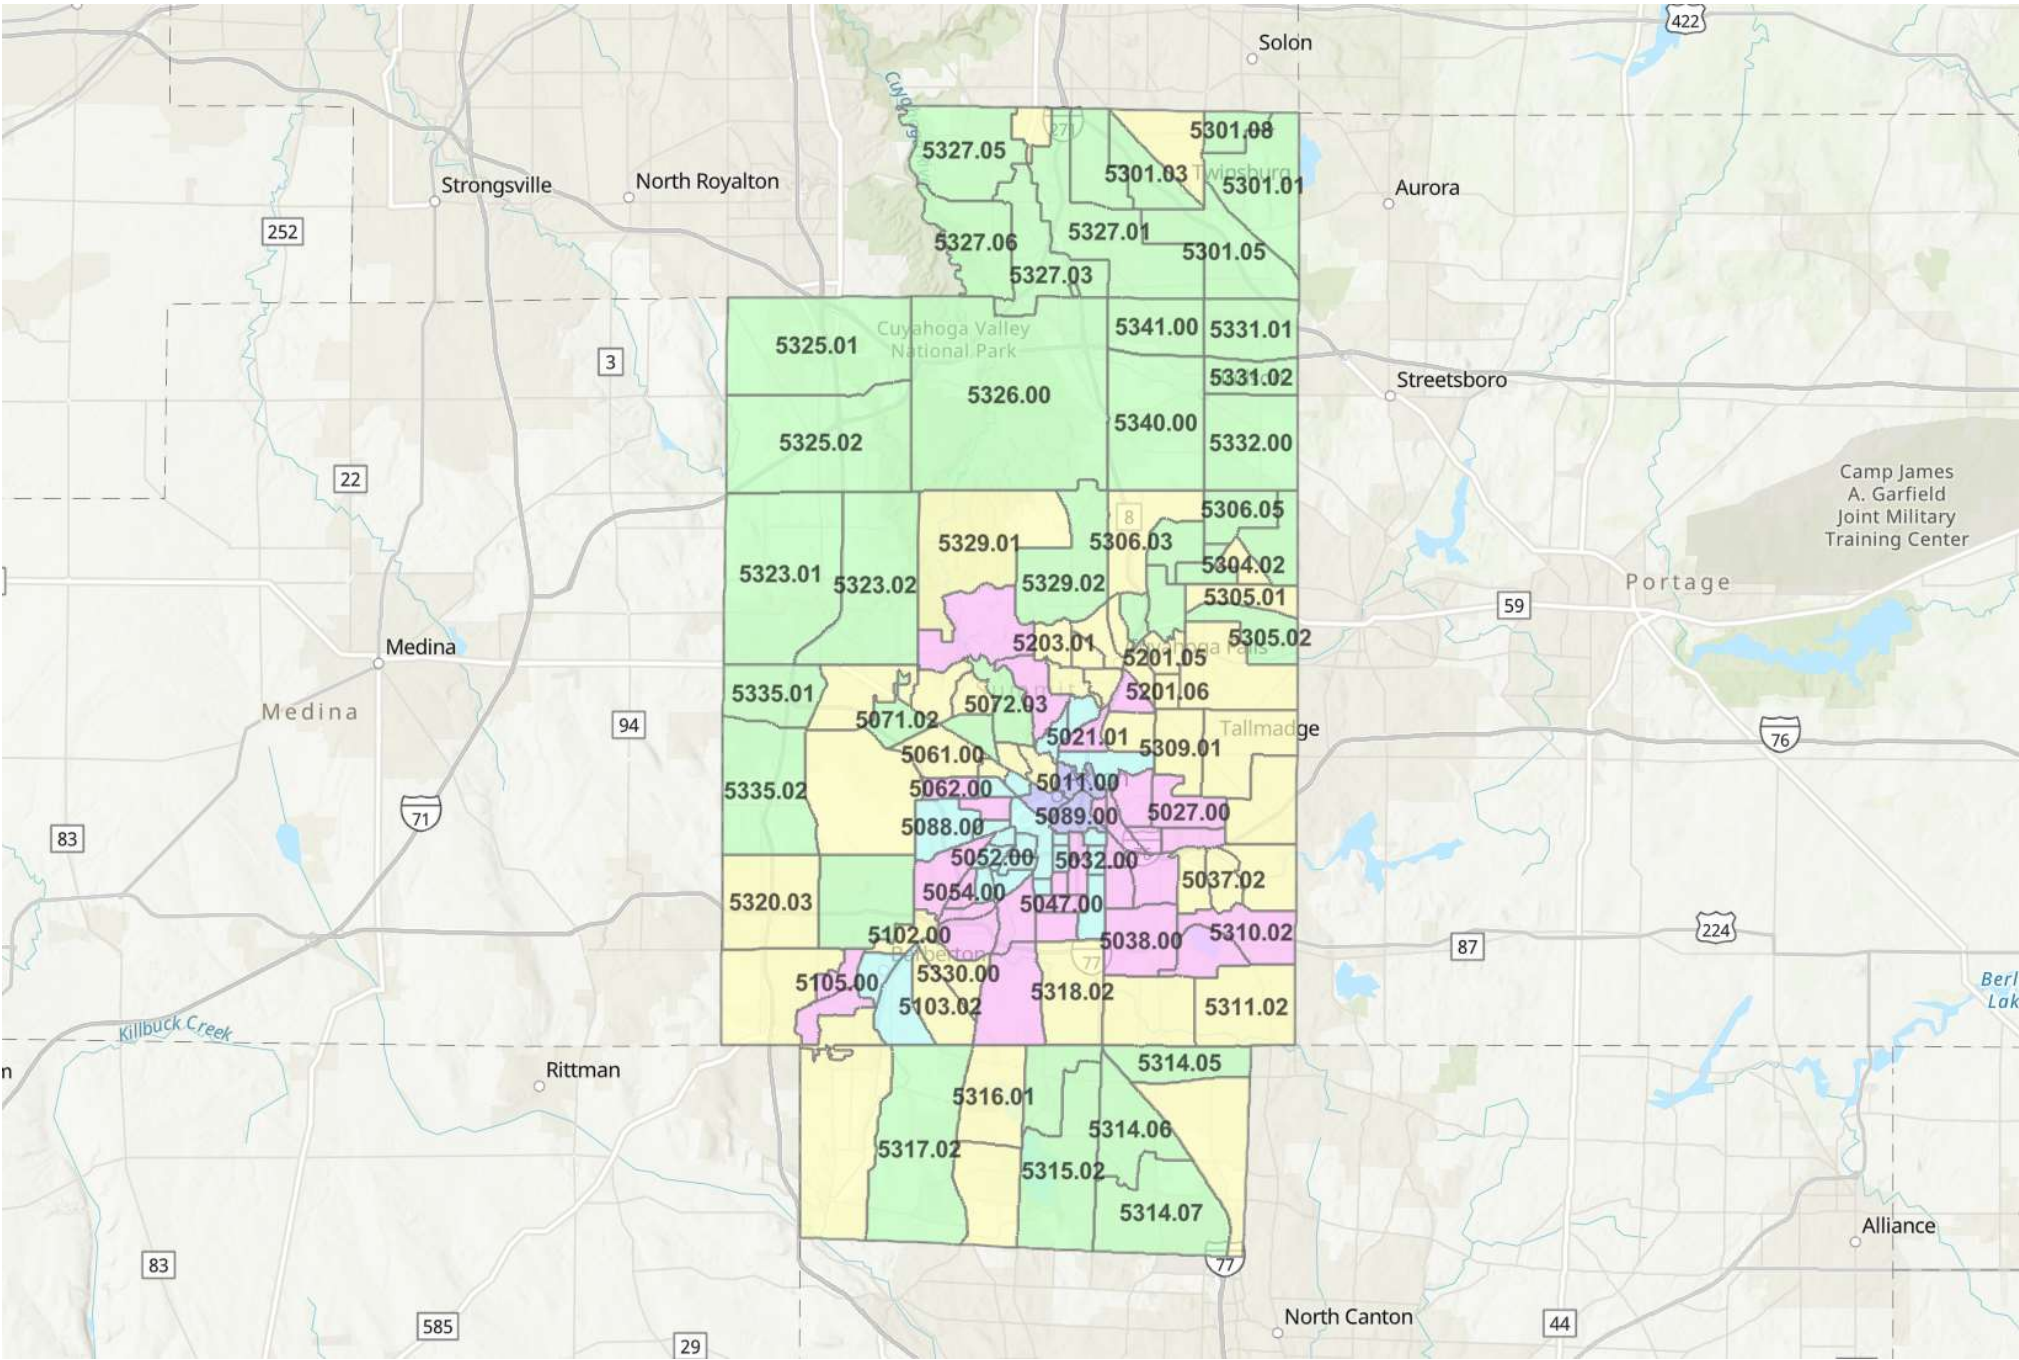

Summit County

Tract Income Level

	Inside - Low
	Inside - Moderate
	Inside - Middle
	Inside - Upper
	Inside - Unclassified
	Outside - Low
	Outside - Moderate
	Outside - Middle
	Outside - Upper
	Outside - Unclassified