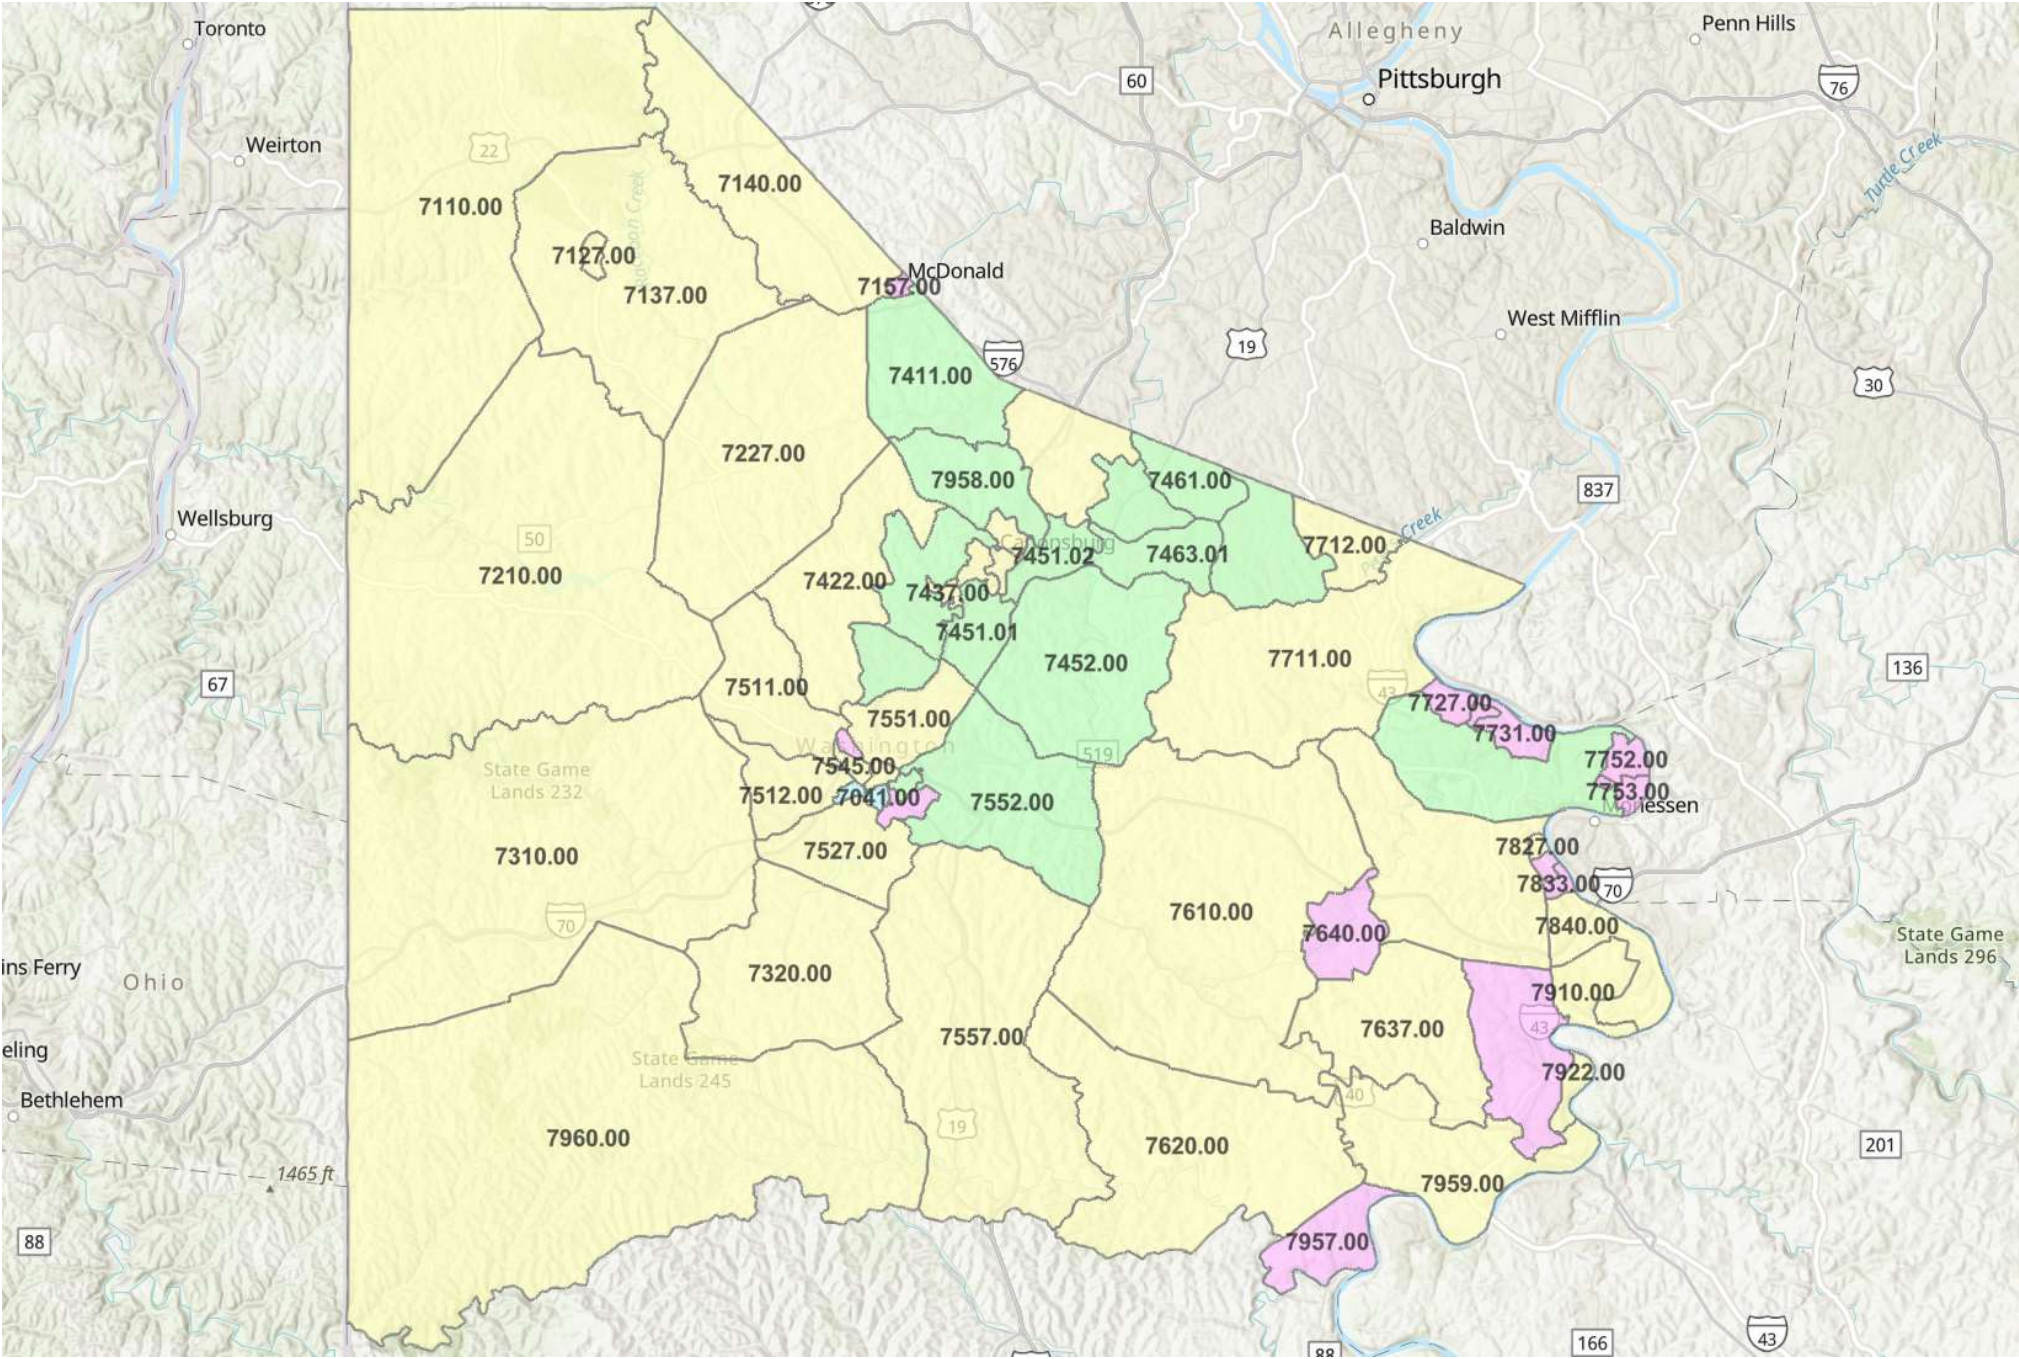

WASHINGTON COUNTY

Tract Income Level

Light Blue	Inside - Low
Pink	Inside - Moderate
Yellow	Inside - Middle
Light Green	Inside - Upper
Light Purple	Inside - Unclassified
Light Gray	Outside - Low
Medium Gray	Outside - Moderate
Dark Gray	Outside - Middle
Very Dark Gray	Outside - Upper
White	Outside - Unclassified