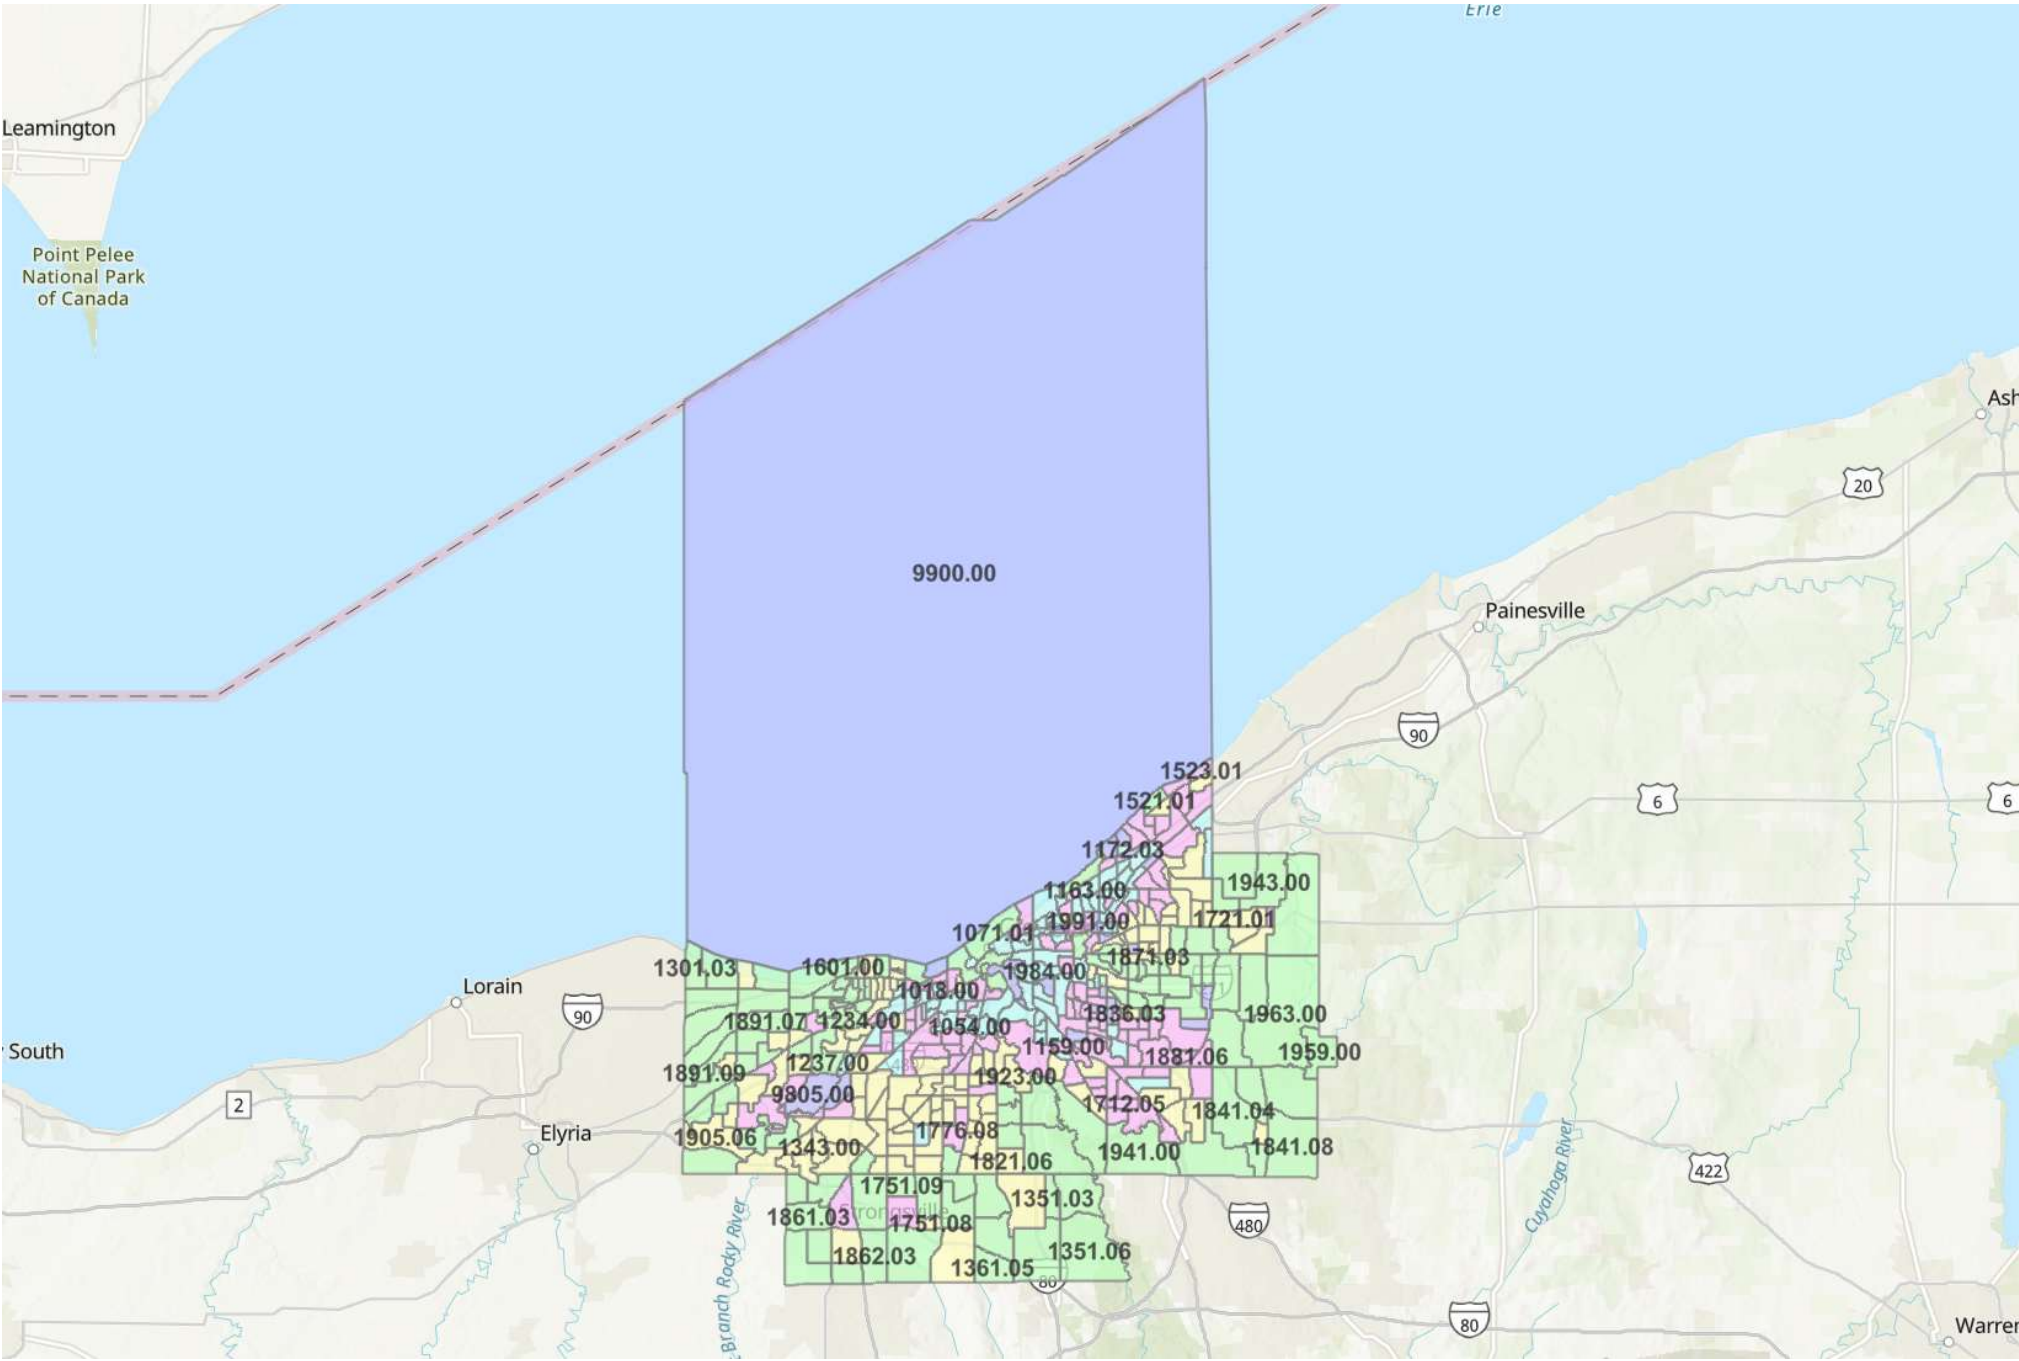

CUYAHOGA COUNTY

Tract Income Level

Light Blue	Inside - Low
Pink	Inside - Moderate
Yellow	Inside - Middle
Light Green	Inside - Upper
Light Purple	Inside - Unclassified
Light Gray	Outside - Low
Medium Gray	Outside - Moderate
Dark Gray	Outside - Middle
Very Dark Gray	Outside - Upper
White	Outside - Unclassified