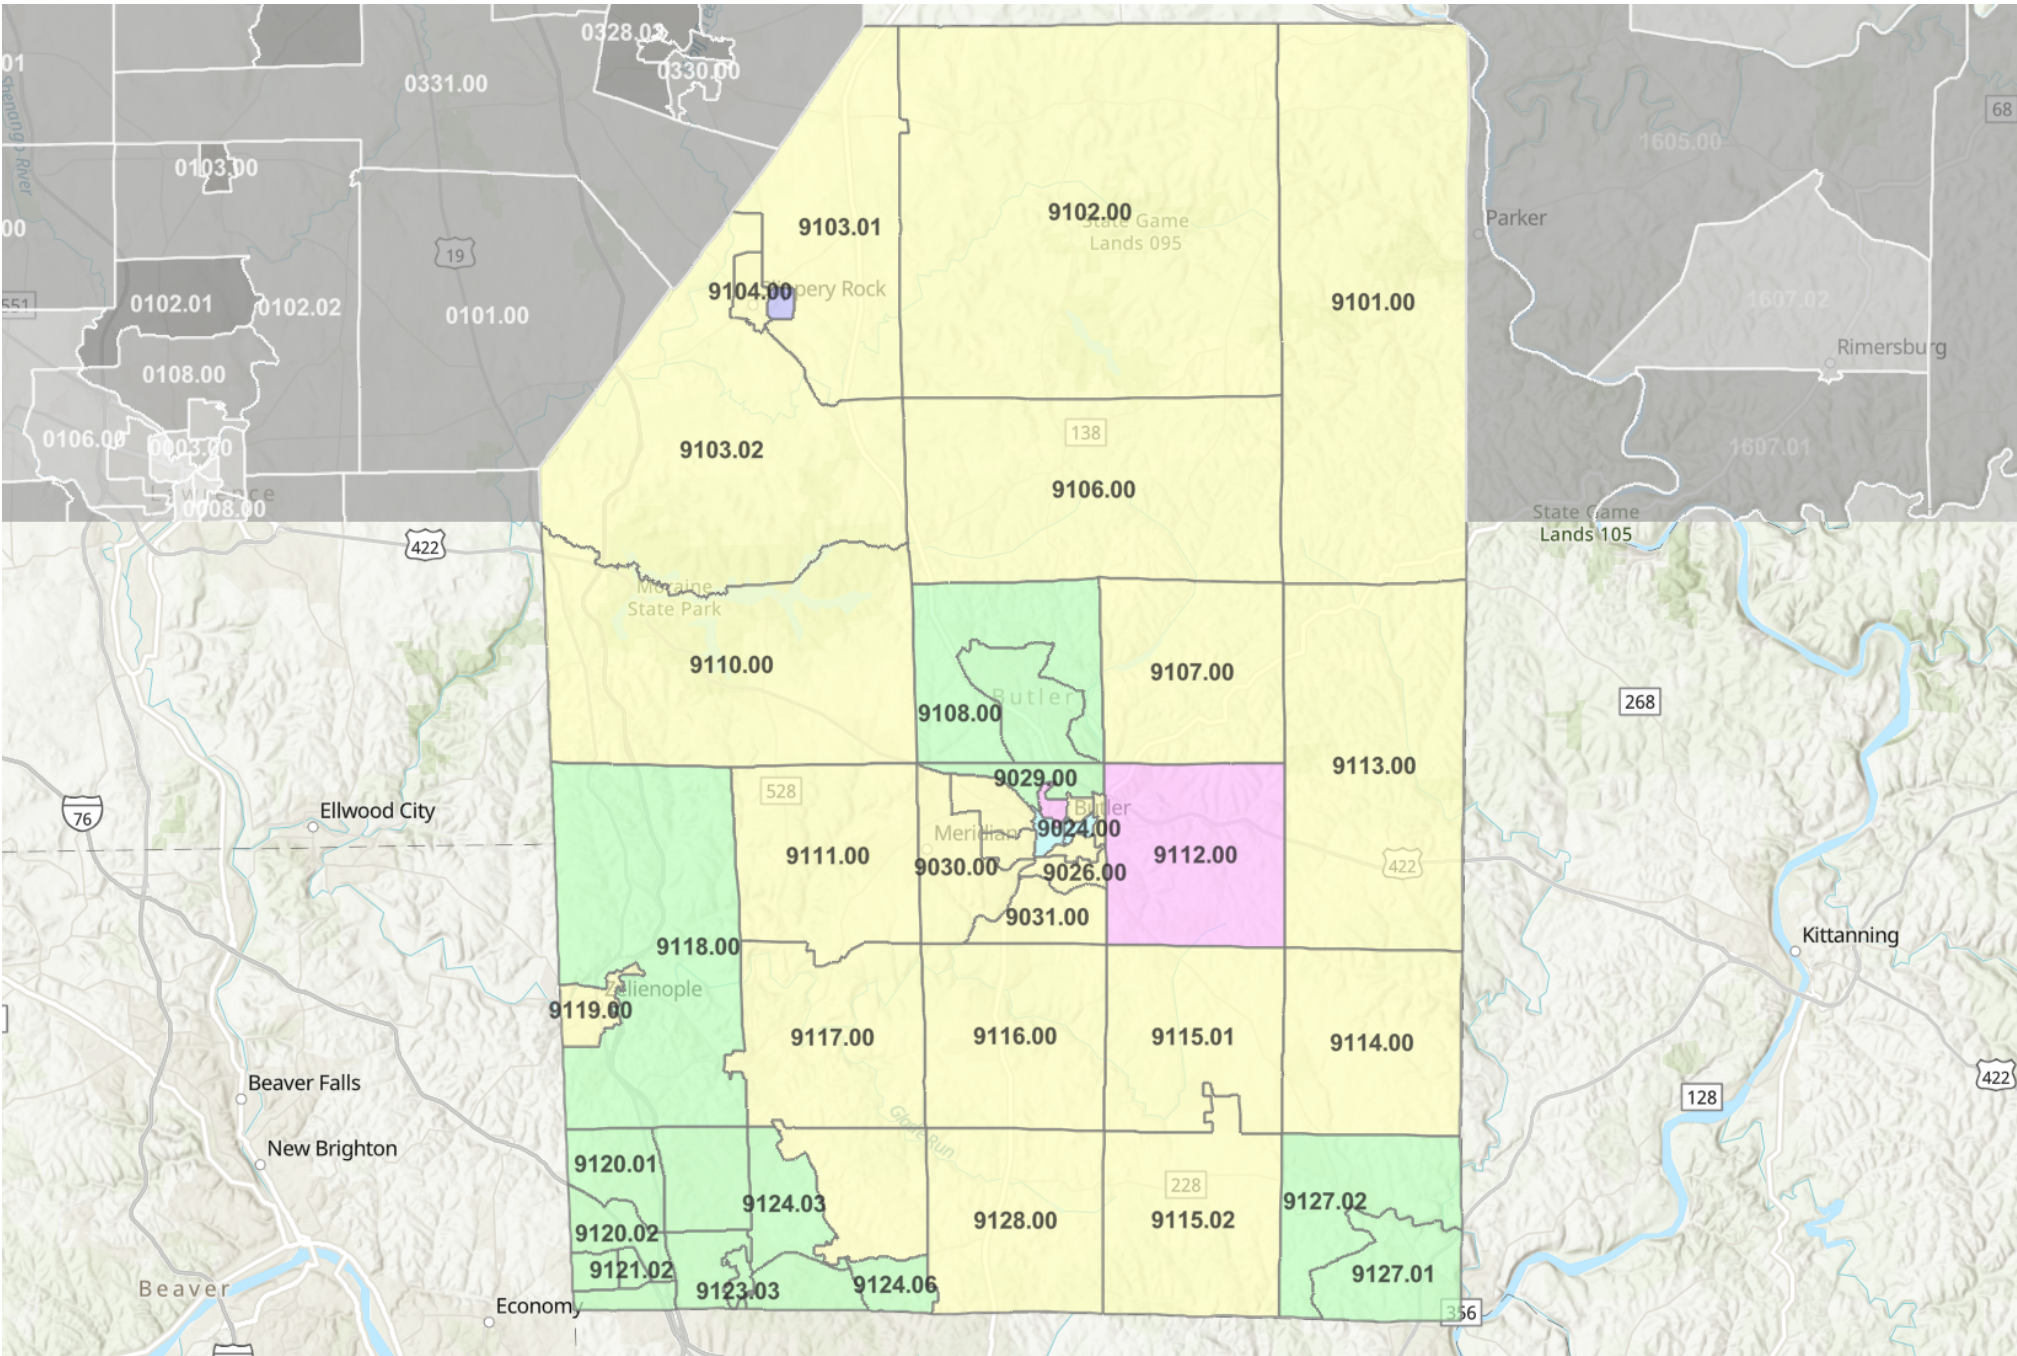

BUTLER COUNTY

Tract Income Level

Light Blue	Inside - Low
Pink	Inside - Moderate
Yellow	Inside - Middle
Light Green	Inside - Upper
Light Purple	Inside - Unclassified
Light Gray	Outside - Low
Medium Gray	Outside - Moderate
Dark Gray	Outside - Middle
Very Dark Gray	Outside - Upper
White	Outside - Unclassified