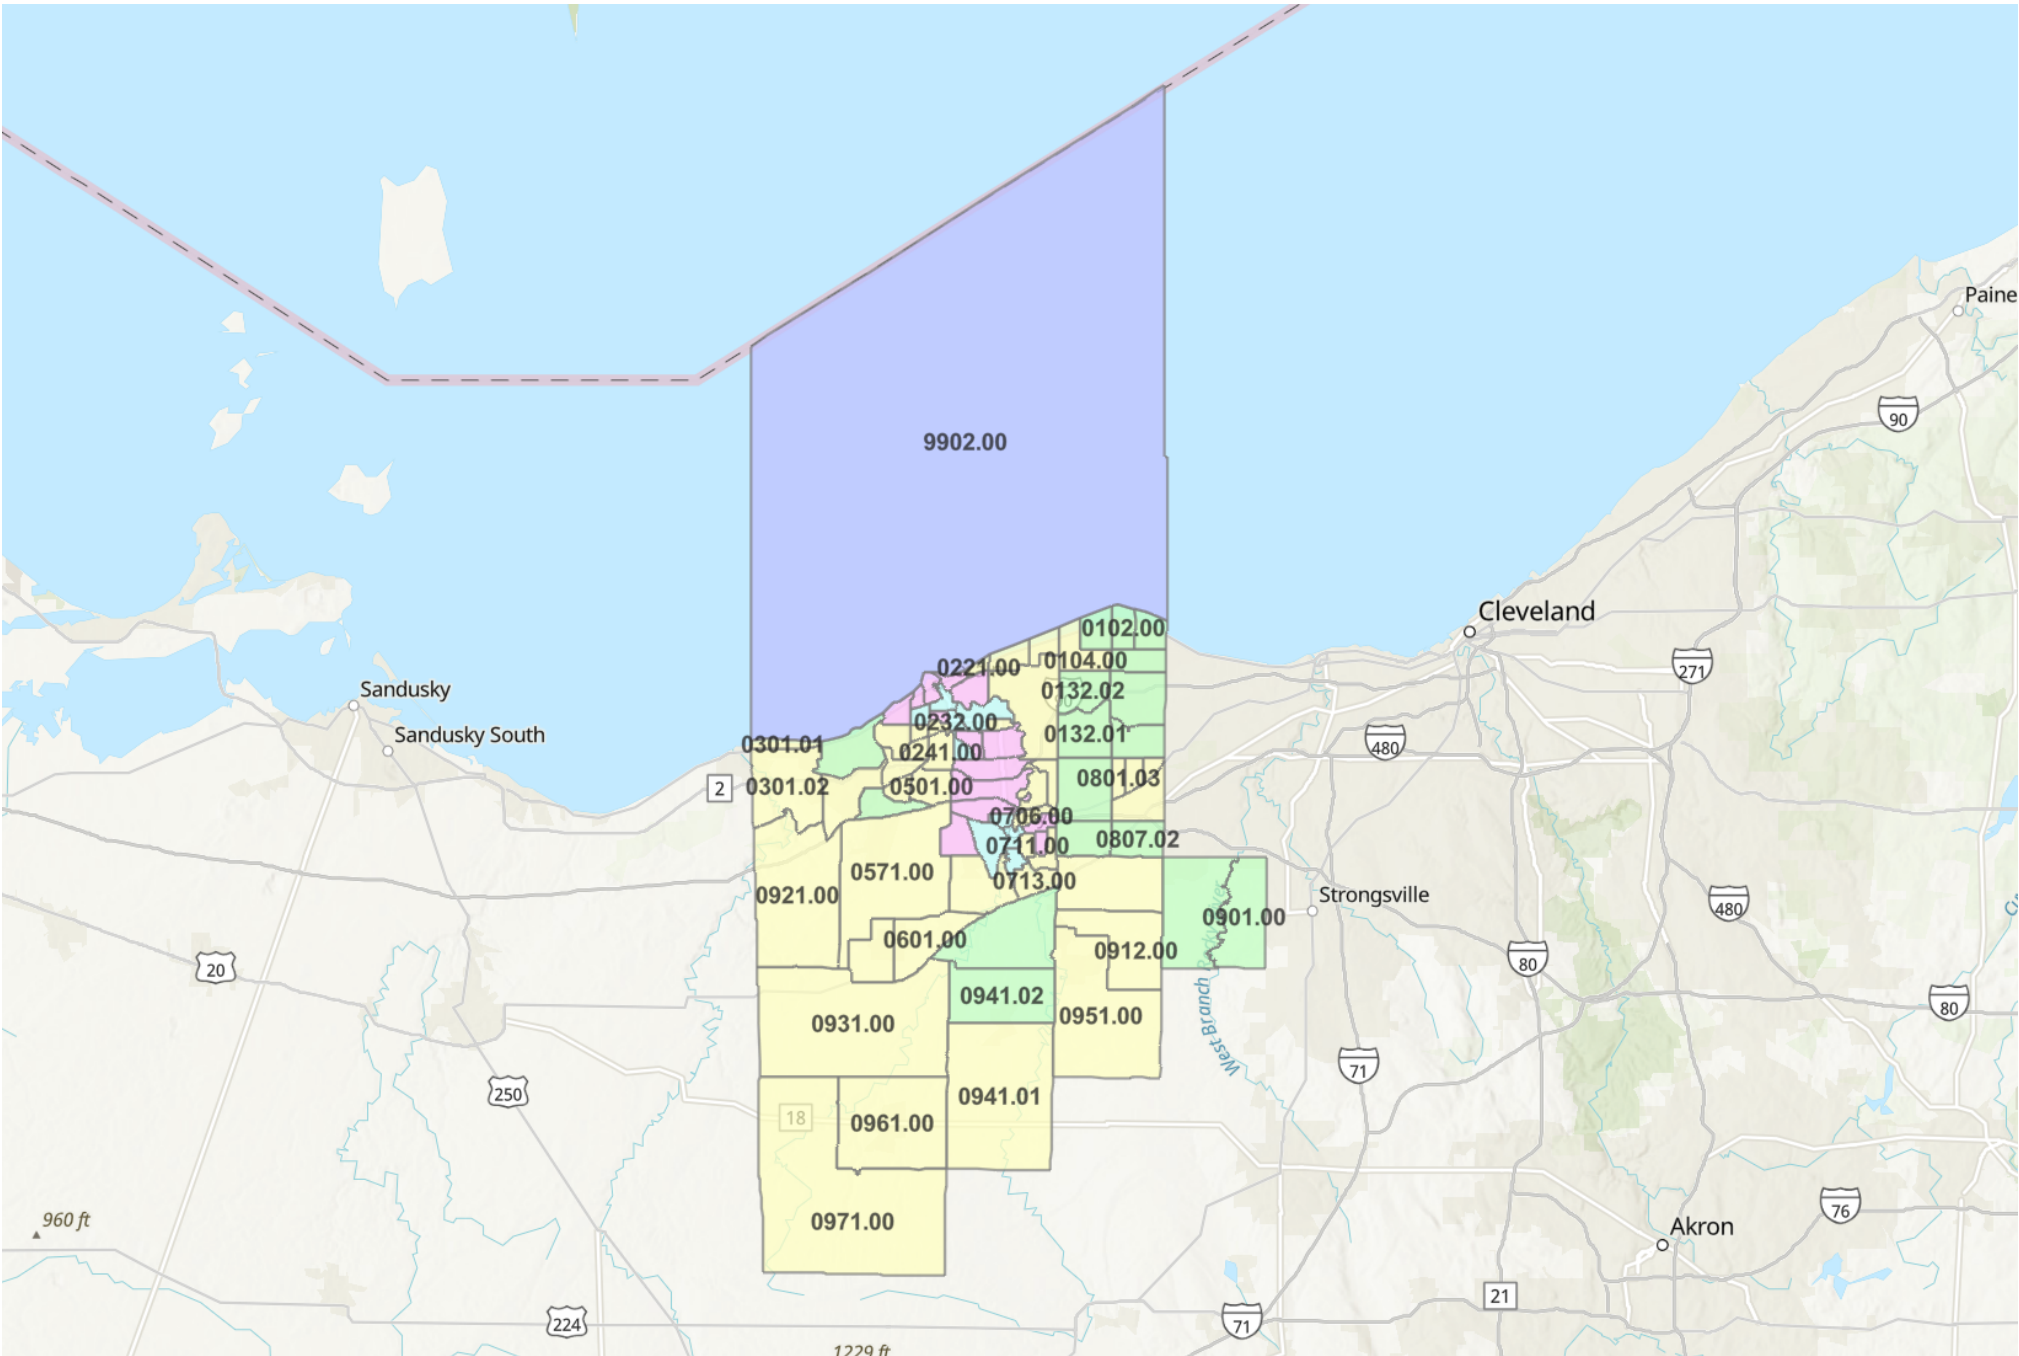

LORAIN COUNTY

Tract Income Level

	Inside - Low
	Inside - Moderate
	Inside - Middle
	Inside - Upper
	Inside - Unclassified
	Outside - Low
	Outside - Moderate
	Outside - Middle
	Outside - Upper
	Outside - Unclassified