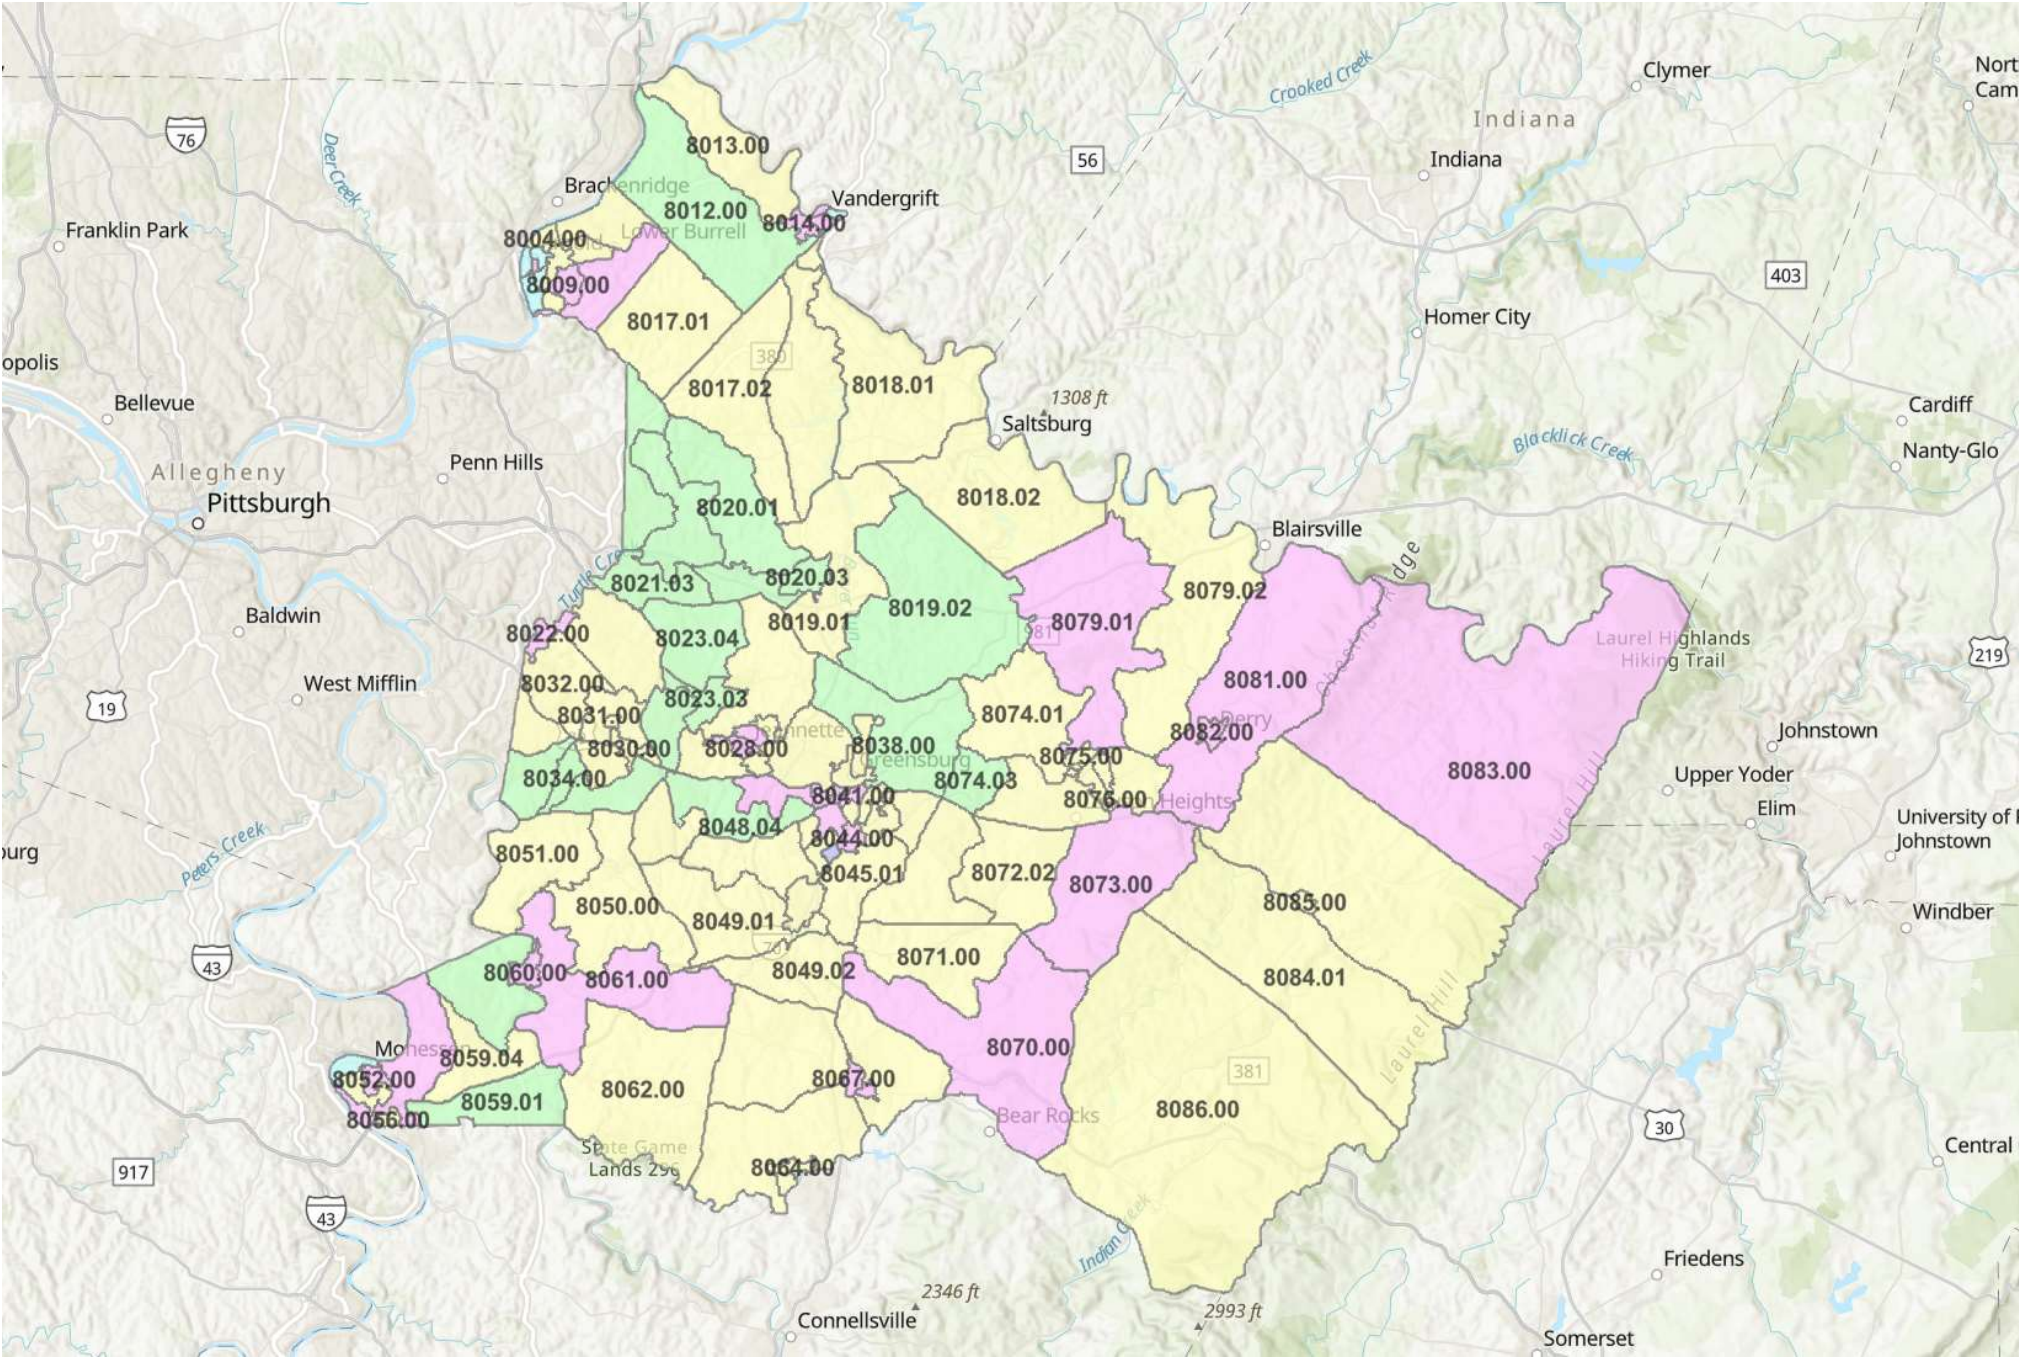

WESTMORELAND COUNTY

Tract Income Level

Light Blue	Inside - Low
Pink	Inside - Moderate
Yellow	Inside - Middle
Light Green	Inside - Upper
Light Purple	Inside - Unclassified
Light Gray	Outside - Low
Medium Gray	Outside - Moderate
Dark Gray	Outside - Middle
Very Dark Gray	Outside - Upper
White	Outside - Unclassified