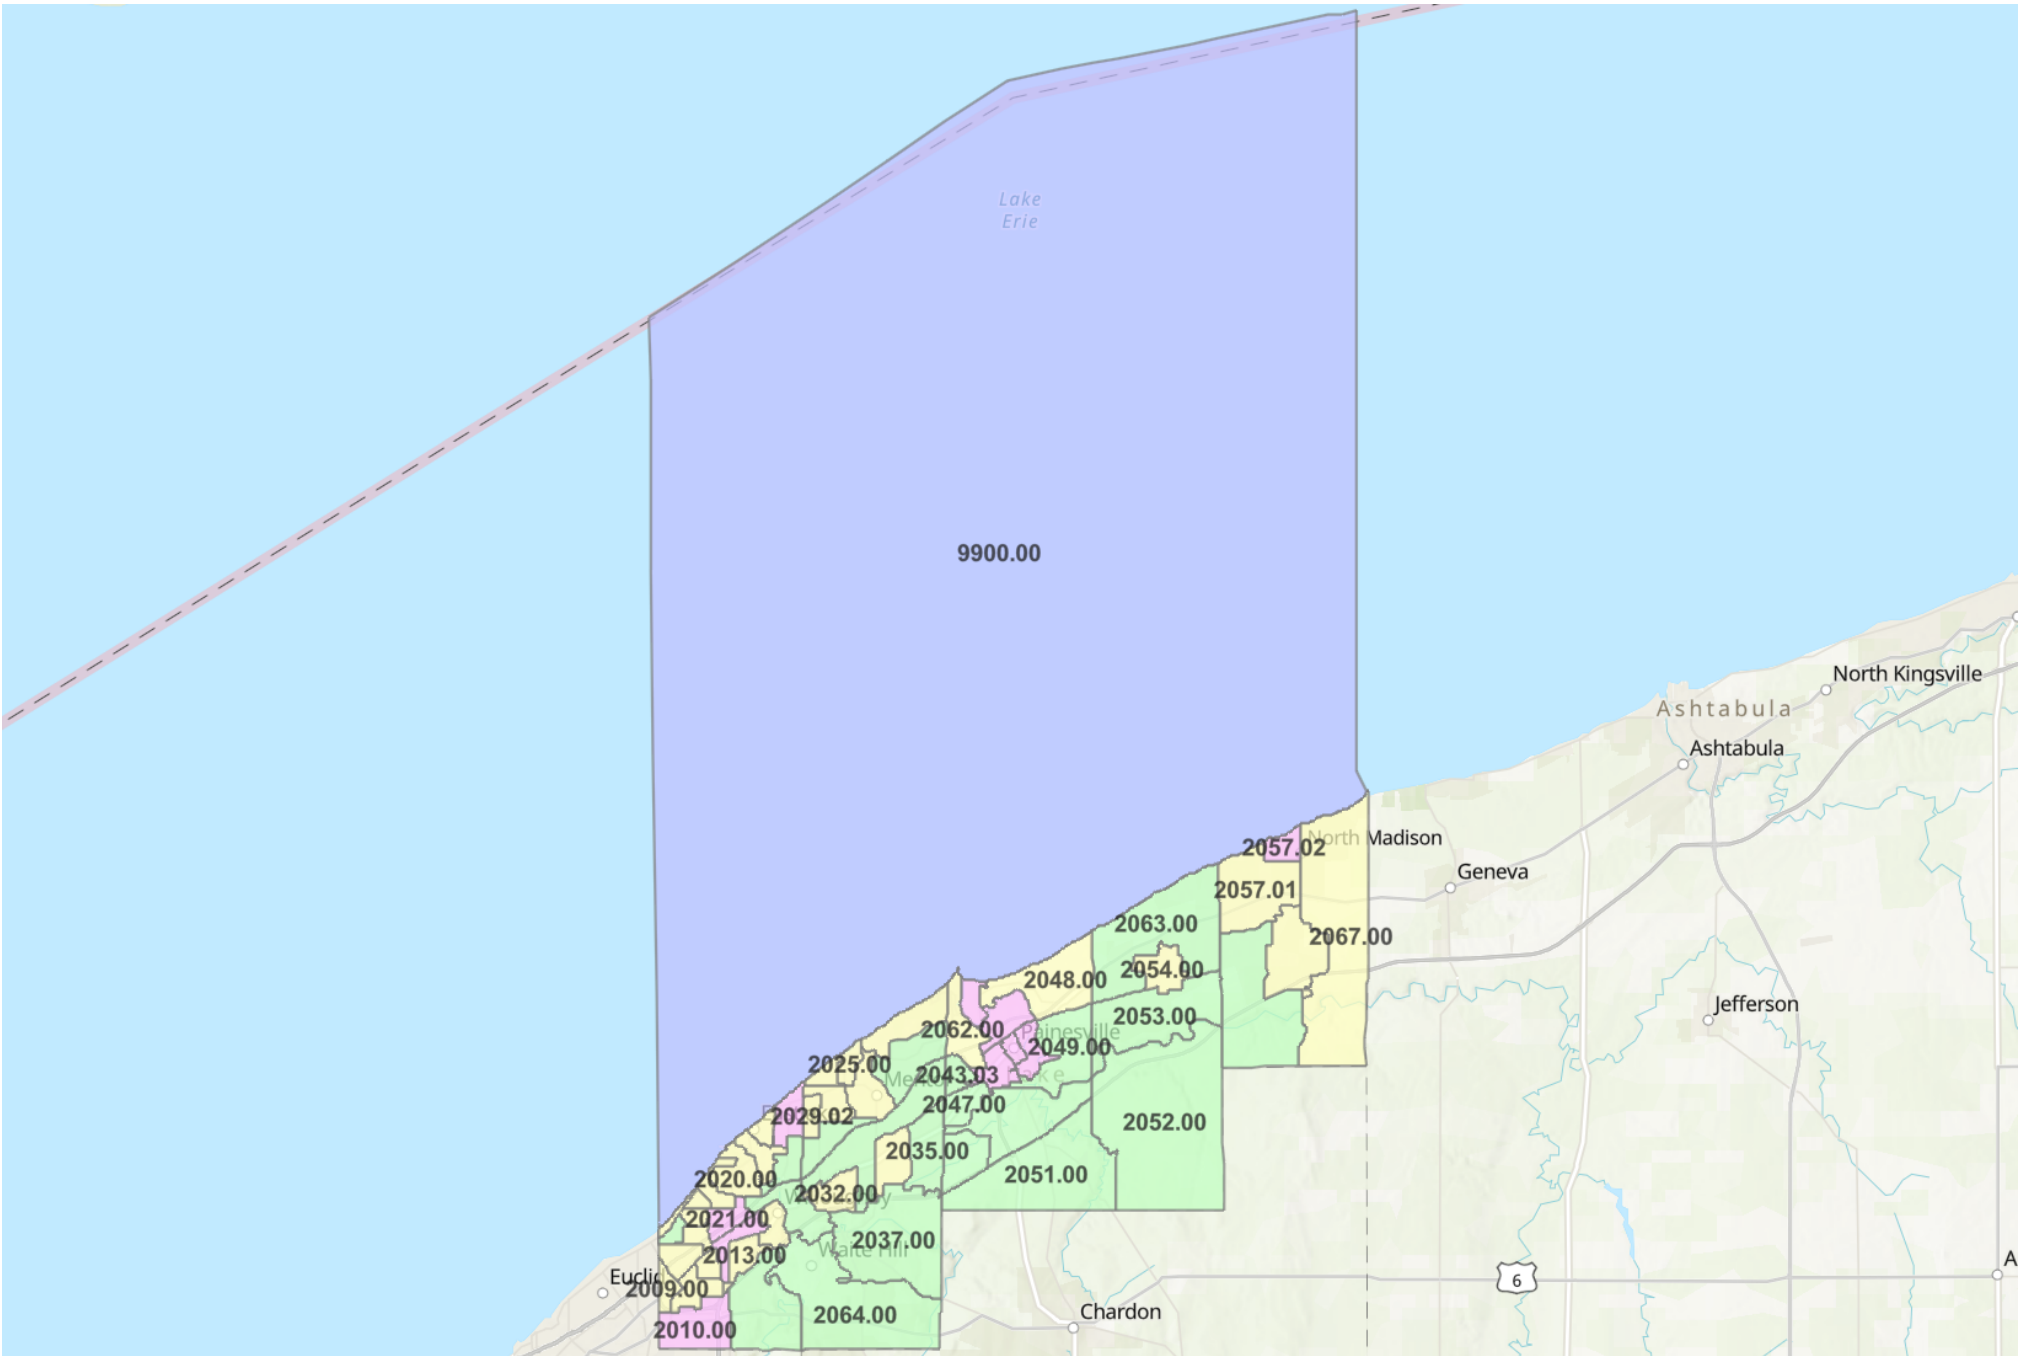

LAKE COUNTY

Tract Income Level

Light Blue	Inside - Low
Pink	Inside - Moderate
Yellow	Inside - Middle
Light Green	Inside - Upper
Light Purple	Inside - Unclassified
Light Gray	Outside - Low
Medium Gray	Outside - Moderate
Dark Gray	Outside - Middle
Very Dark Gray	Outside - Upper
White	Outside - Unclassified