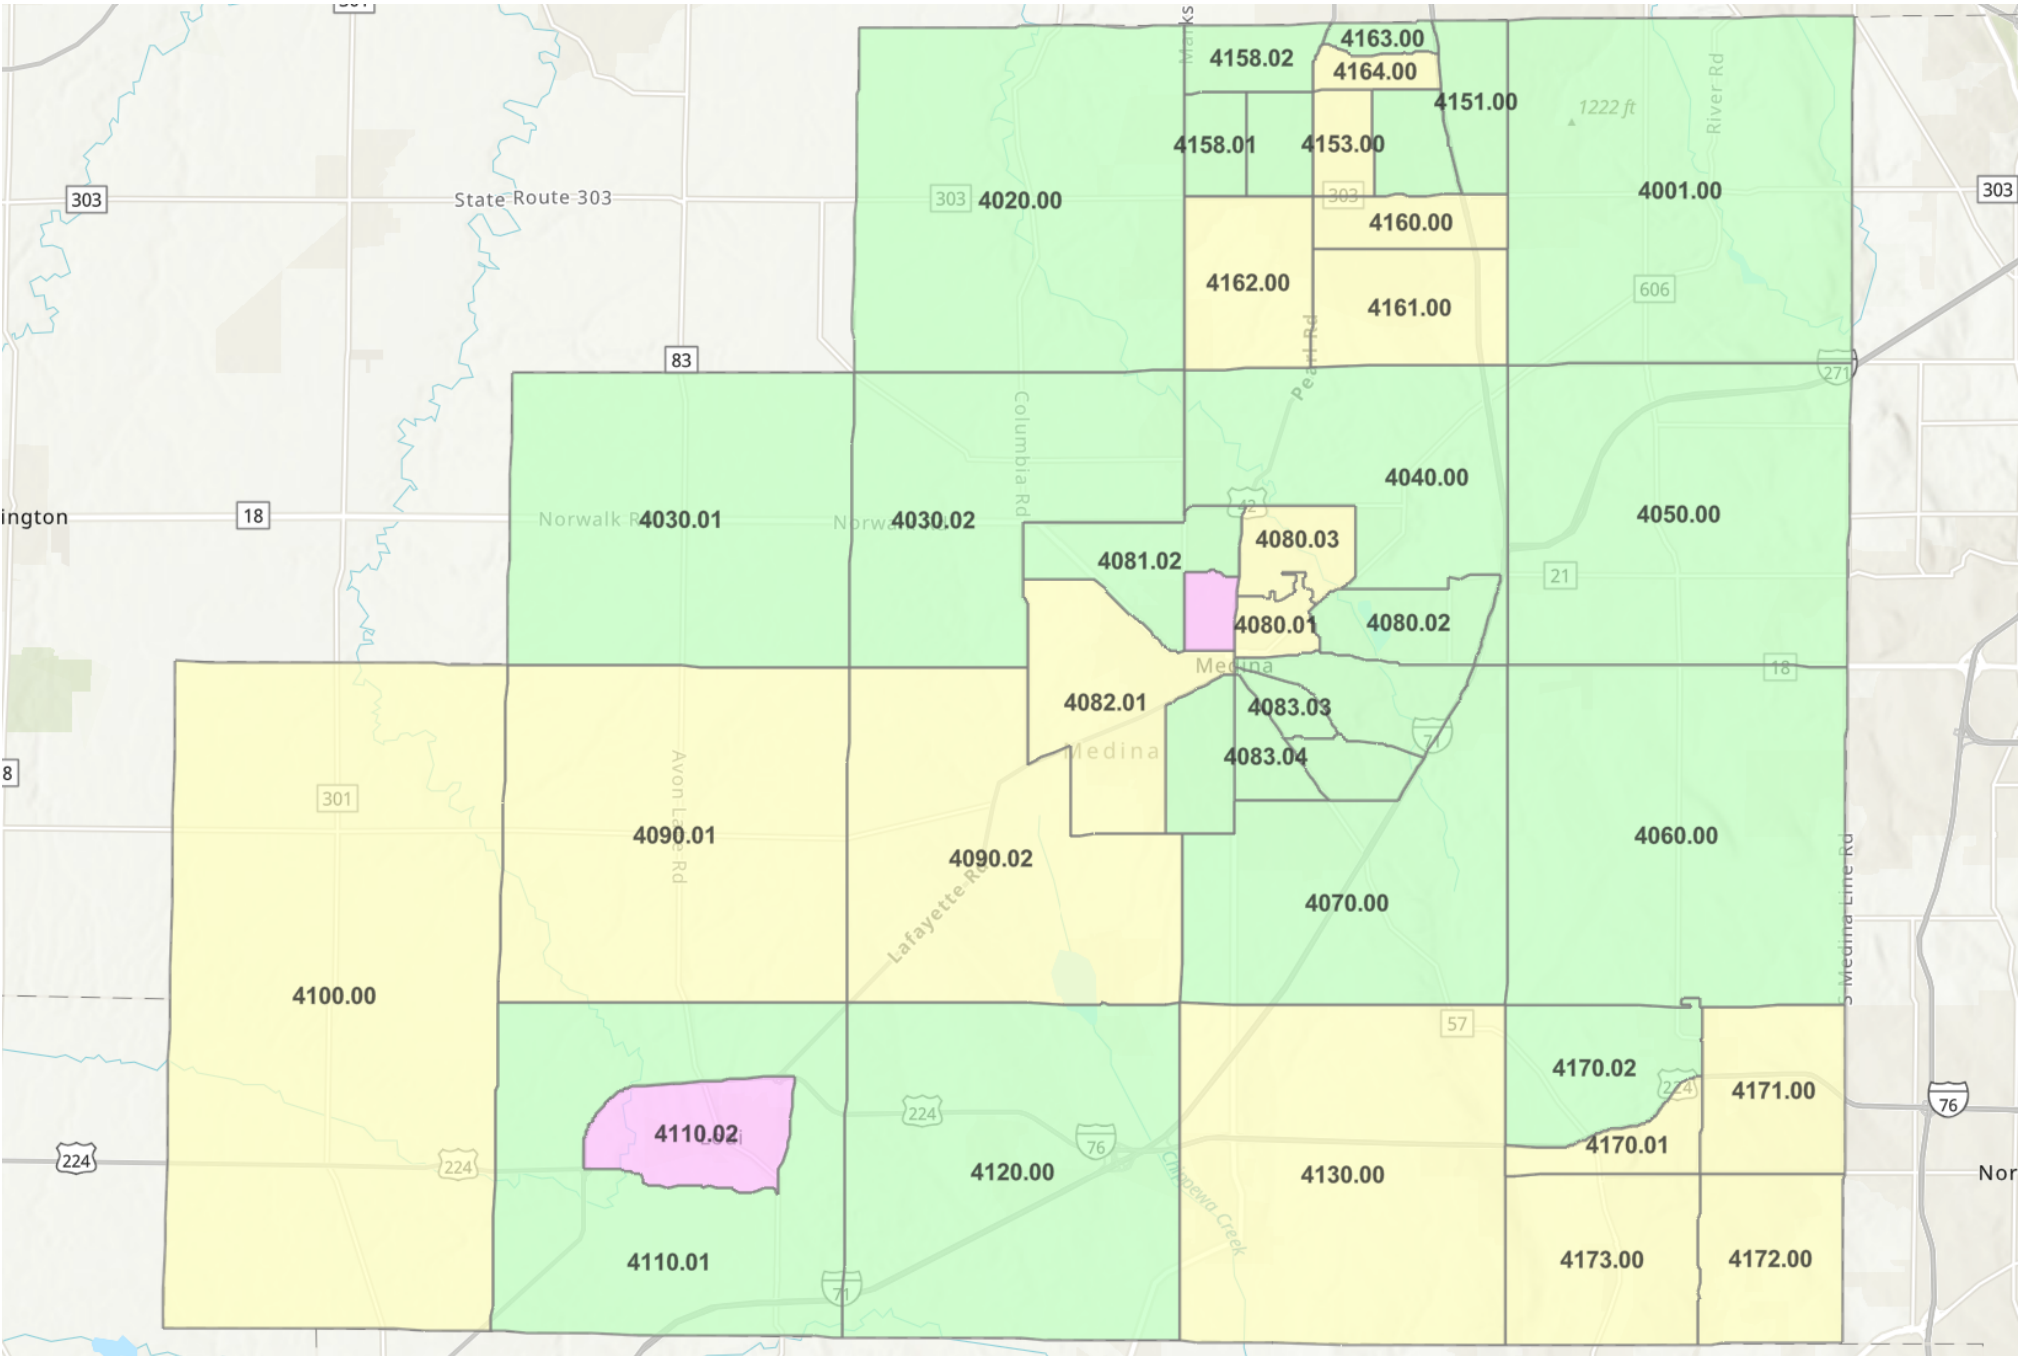

MEDINA COUNTY

Tract Income Level

	Inside - Low
	Inside - Moderate
	Inside - Middle
	Inside - Upper
	Inside - Unclassified
	Outside - Low
	Outside - Moderate
	Outside - Middle
	Outside - Upper
	Outside - Unclassified