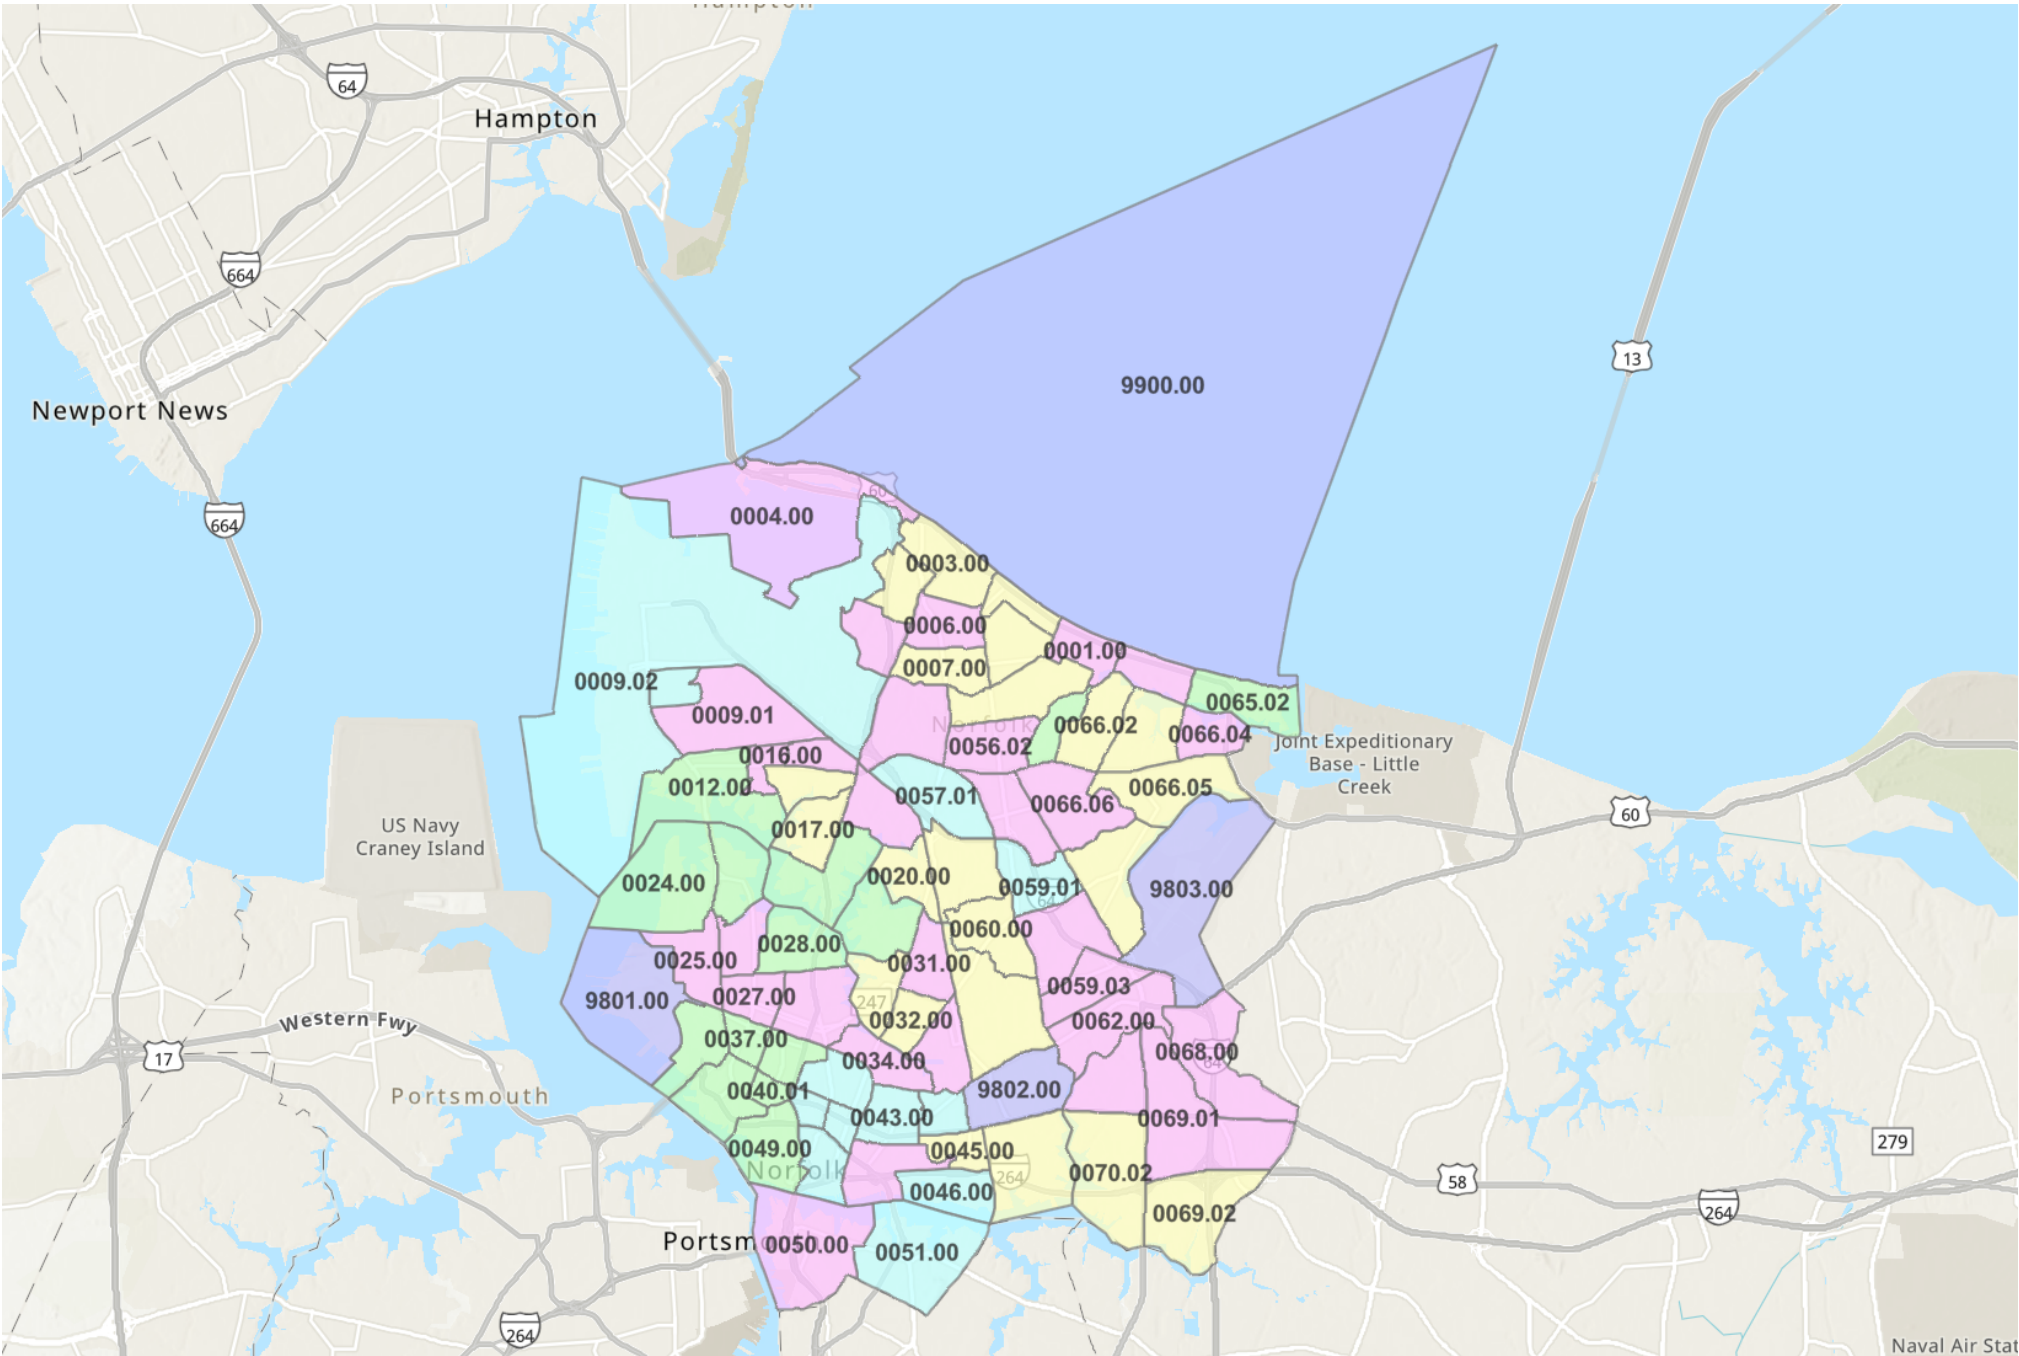

# NORFOLK CITY COUNTY

### Tract Income Level

	Inside - Low
	Inside - Moderate
	Inside - Middle
	Inside - Upper
	Inside - Unclassified
	Outside - Low
	Outside - Moderate
	Outside - Middle
	Outside - Upper
	Outside - Unclassified