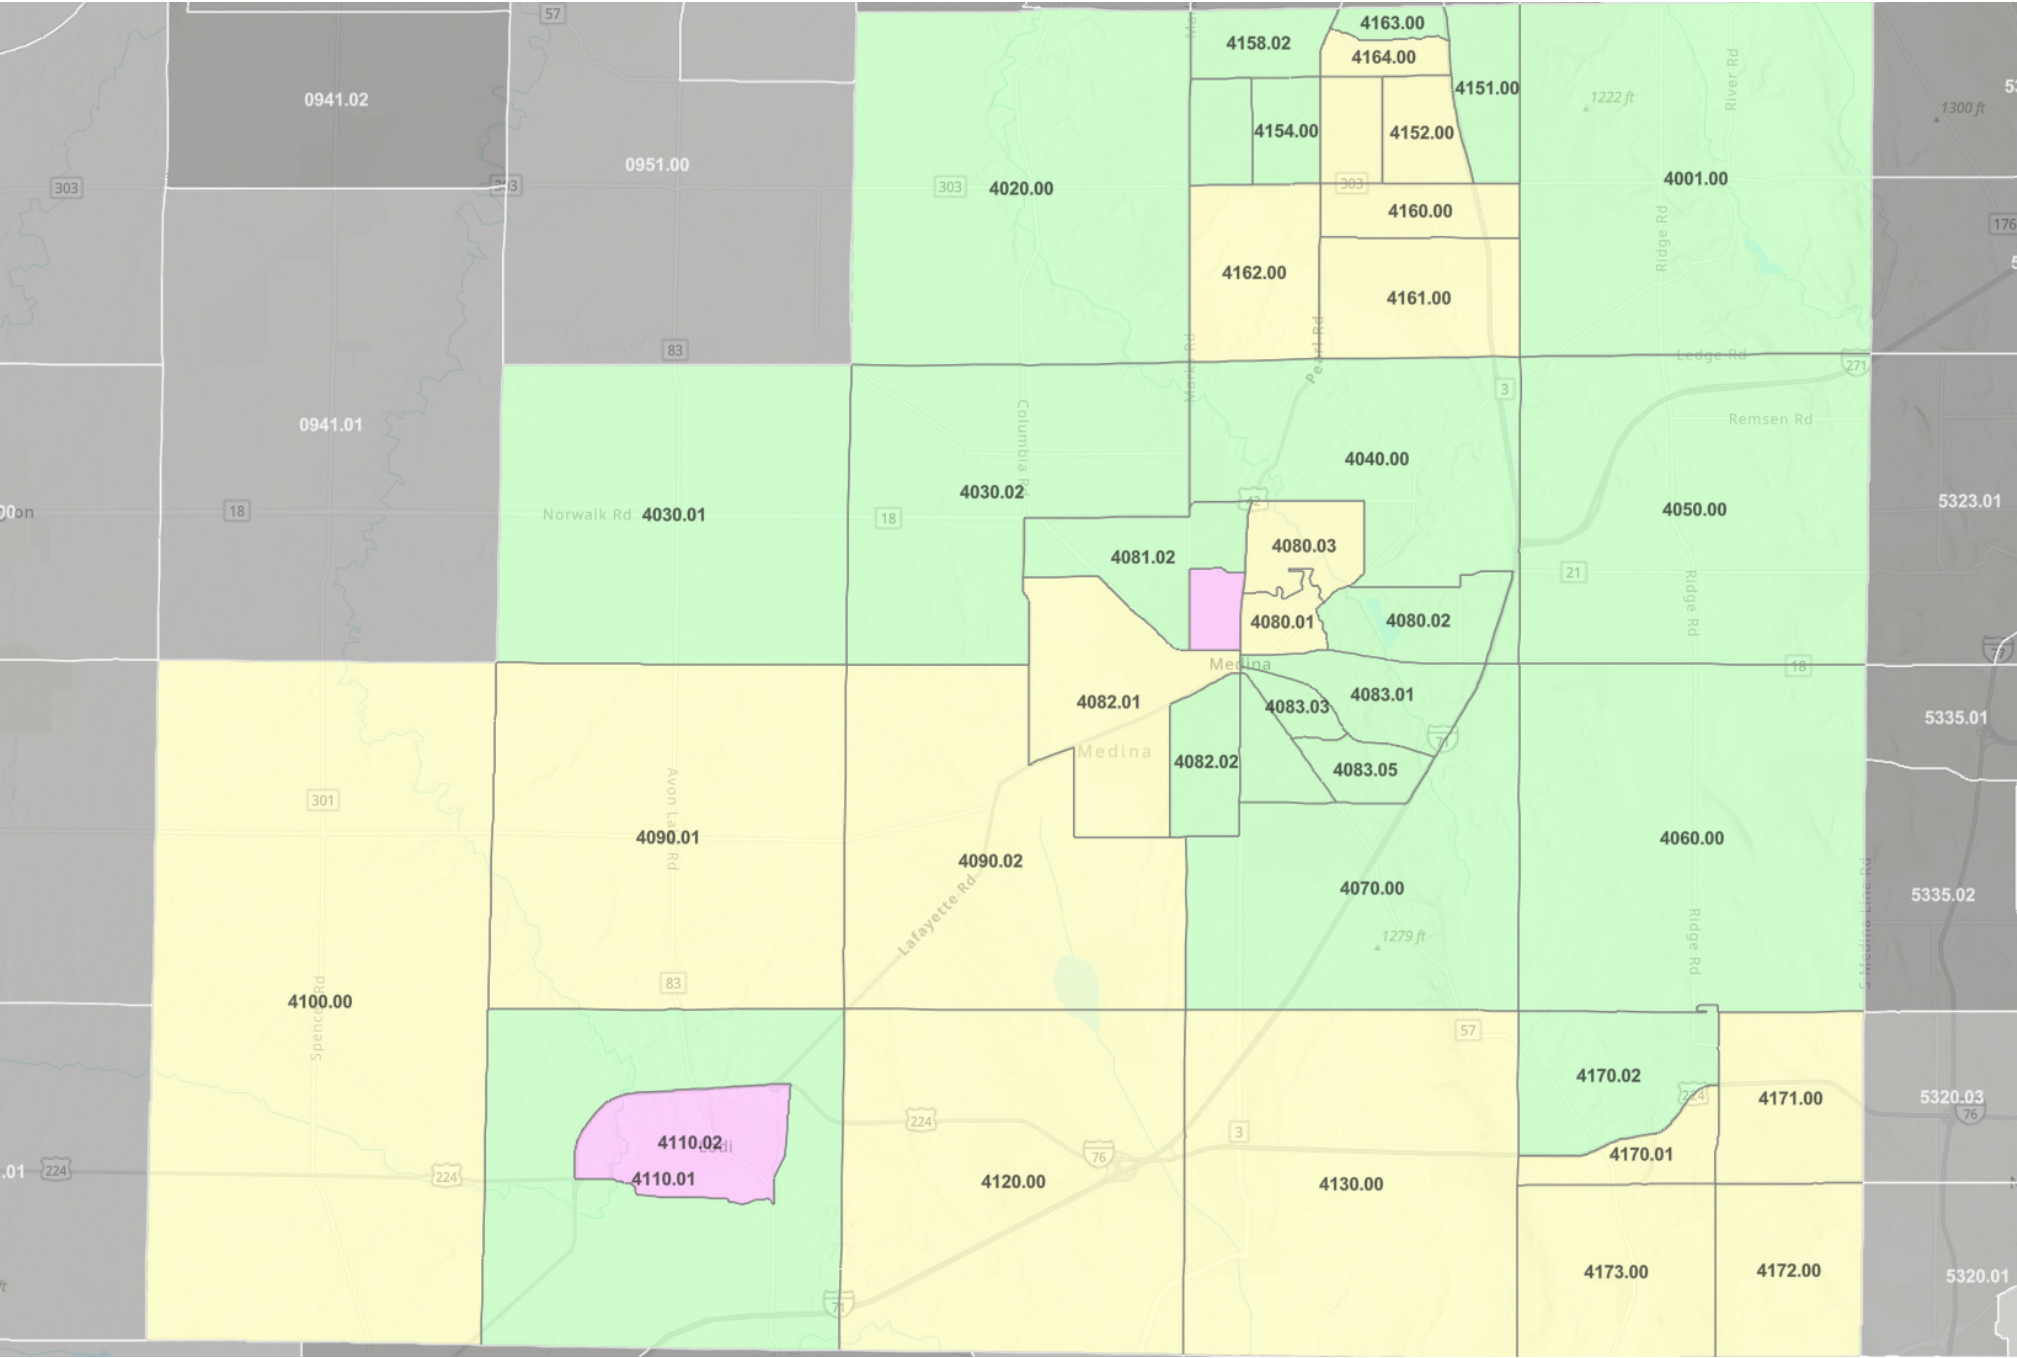

Medina County

Tract Income Level

| | |
|----------------------------------------------------------------------------------|------------------------|
|  | Inside - Low |
|  | Inside - Moderate |
|  | Inside - Middle |
|  | Inside - Upper |
|  | Inside - Unclassified |
|  | Outside - Low |
|  | Outside - Moderate |
|  | Outside - Middle |
|  | Outside - Upper |
|  | Outside - Unclassified |