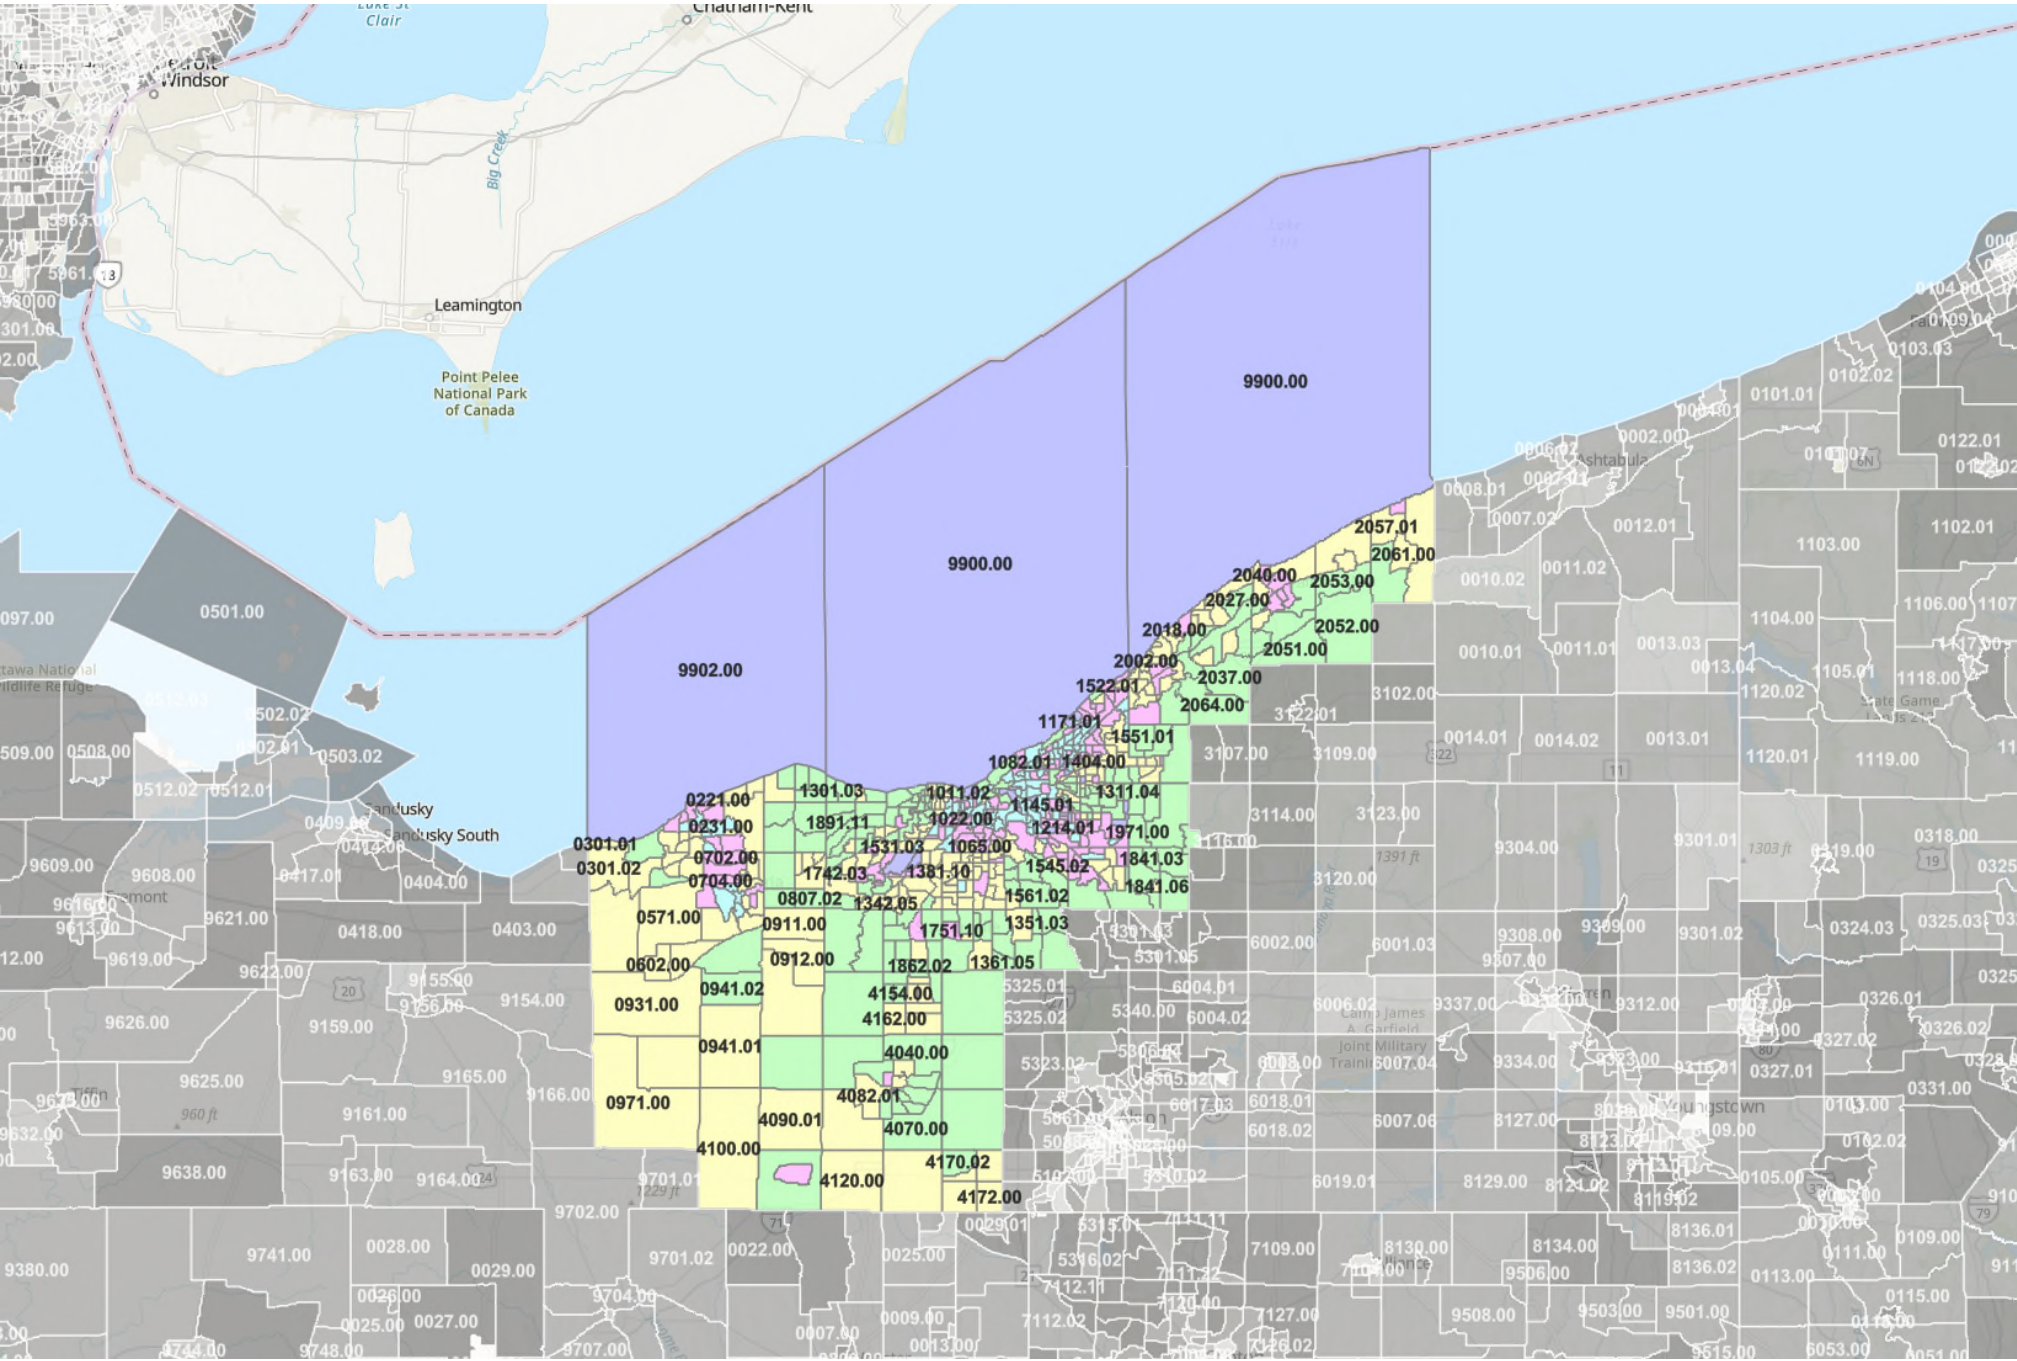

# Cleveland MSA

### Tract Income Level

	Inside - Low
	Inside - Moderate
	Inside - Middle
	Inside - Upper
	Inside - Unclassified
	Outside - Low
	Outside - Moderate
	Outside - Middle
	Outside - Upper
	Outside - Unclassified