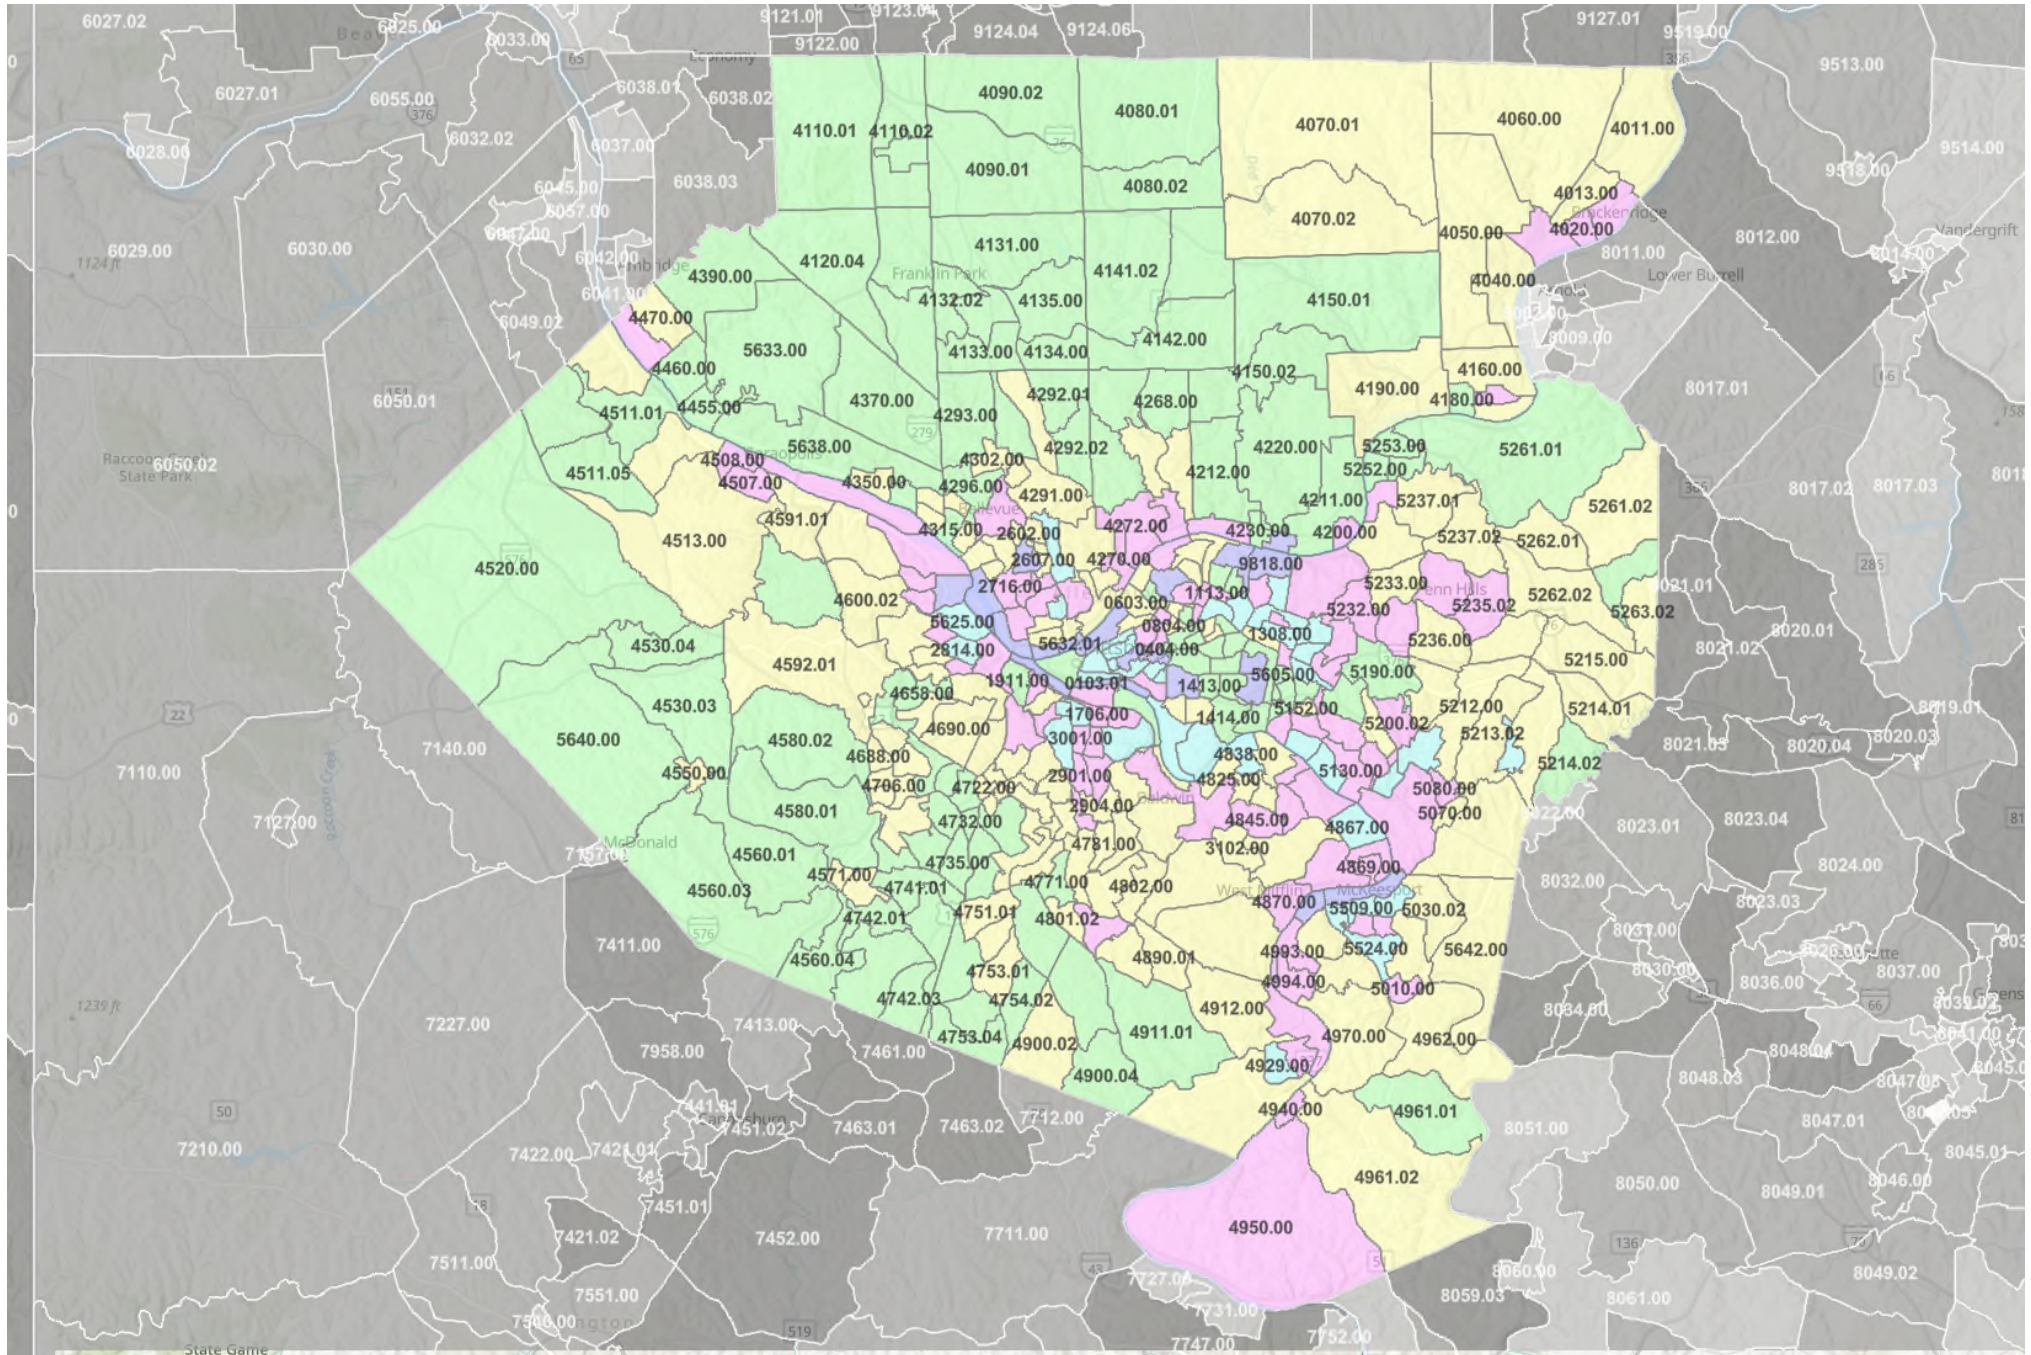

Allegheny County

Tract Income Level

	Inside - Low
	Inside - Moderate
	Inside - Middle
	Inside - Upper
	Inside - Unclassified
	Outside - Low
	Outside - Moderate
	Outside - Middle
	Outside - Upper
	Outside - Unclassified